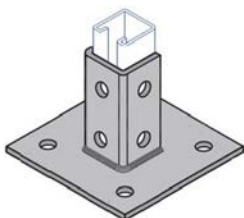

U Support, Zee Fittings and Joiners

C613	U Support	15
C611	Z Fitting - 1-5/8" Channel	15
C612	Z Fitting - 1" Channel	25
C631	2 Hole Strut Joiner	25
C616	4 Hole Strut Joiner	10
C649A*	Strut Joiner - Stamped Steel	25

C613

*Includes Flat Head Machine Screws and 4 Hole Splice Plate Nut

C611

C612

C631

C616

C649A

Post Bases

C3033	Single Post Base - Offset	5
C3033SQ	Single Post Base - Square	5
C3064	Double Post Base - Offset	5
C3064SQ	Double Post Base - Square	5

C3033

C3033SQ

C3064

C3064SQ

Strut Fittings

Catalog # **Description** **Std. Pkg. Net Price**

Brackets

C3373	Universal Corner Connector	10
C651*	Reversible Channel Bracket	1
C809*	Double Channel Bracket	1
C3282*	Cable Tray Strut Bracket	1
C732*	Shelf Bracket	1

*Specify Length Required

C3373

C651

C809