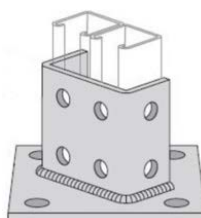

C603	2 Hole End Angle	50
C604	2 Hole Corner Angle	50
C605	3 Hole Corner Angle	25
C607	4 Hole Corner Angle	25

C603

C604

C605

C607

Strut Fittings

Catalog #	Description	Std. Pkg.	Net Price
Angle Fittings			
C793*	4 Hole Closed Angle	25	
C781*	4 Hole Open Angle	25	
C624*	2 Hole Closed Angle	25	
C633*	2 Hole Open Angle	25	
PS9402	2 Hole Hinge Connector	1	
PS9403	3 Hole Hinge Connector	1	
PS9404	4 Hole Hinge Connector	1	

C613

*Includes Flat Head Machine Screws and 4 Hole Splice Plate Nut

C611

C612

C631

C616

C649A

Post Bases

C3033	Single Post Base - Offset	5
C3033SQ	Single Post Base - Square	5
C3064	Double Post Base - Offset	5
C3064SQ	Double Post Base - Square	5

C3033

C3033SQ

C3064

C3064SQ

Strut Fittings

Catalog # **Description** **Std. Pkg. Net Price**

Brackets

C3373	Universal Corner Connector	10
C651*	Reversible Channel Bracket	1
C809*	Double Channel Bracket	1
C3282*	Cable Tray Strut Bracket	1
C732*	Shelf Bracket	1

*Specify Length Required

C3373

C651

C809