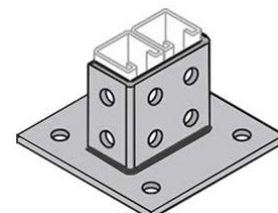

C3033	Single Post Base - Offset	5
C3033SQ	Single Post Base - Square	5
C3064	Double Post Base - Offset	5
C3064SQ	Double Post Base - Square	5

C3033

C3033SQ

C3064

C3064SQ

Strut Fittings

Catalog # **Description** **Std. Pkg. Net Price**

Brackets

C3373	Universal Corner Connector	10
C651*	Reversible Channel Bracket	1
C809*	Double Channel Bracket	1
C3282*	Cable Tray Strut Bracket	1
C732*	Shelf Bracket	1

*Specify Length Required

C3373

C651

C809

C3282

C732

Beam Clamps

C684S	Beam Clamp	10
C685S	Beam Clamp	10
C686	Beam Clamp	10
C855S	Angular "I" Beam Clamp	15
C2651	U-Bolt Style Clamp - Double Strut	25
C2652	U-Bolt Style Clamp - Single Strut	25
C907S	"I" Beam Clamp	25
C2622	Beam Clamp	25
C2654	Column Bracket	25
C858*	Heavy Duty Clamp - 7/8" Jaw Opening	1
C865*	Heavy Duty Clamp - 1-21/32" Jaw Opening	1
PS86*	C Clamp	1
PS93*	Universal C Clamp - 1-1/4" Jaw Opening	1
PS94*	Wide Throat C Clamp - 1-5/16" Jaw Opening	1