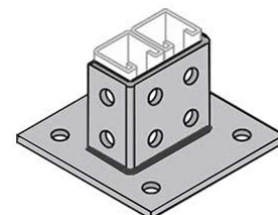

C3033	Single Post Base - Offset	5	
C3033SQ	Single Post Base - Square	5	
C3064	Double Post Base - Offset	5	
C3064SQ	Double Post Base - Square	5	

C3033

C3033SQ

C3064

C3064SQ

Strut Fittings

Catalog # Description Std. Pkg. Net Price

Brackets

C3373	Universal Corner Connector	10
C651*	Reversible Channel Bracket	1
C809*	Double Channel Bracket	1
C3282*	Cable Tray Strut Bracket	1
C732*	Shelf Bracket	1

*Specify Length Required

C3373

C651

C809

C3282

C732

Beam Clamps

C684S	Beam Clamp	10
C685S	Beam Clamp	10
C686	Beam Clamp	10
C855S	Angular "I" Beam Clamp	15
C2651	U-Bolt Style Clamp - Double Strut	25
C2652	U-Bolt Style Clamp - Single Strut	25
C907S	"I" Beam Clamp	25
C2622	Beam Clamp	25
C2654	Column Bracket	25
C858*	Heavy Duty Clamp - 7/8" Jaw Opening	1
C865*	Heavy Duty Clamp - 1-21/32" Jaw Opening	1
PS86*	C Clamp	1
PS93*	Universal C Clamp - 1-1/4" Jaw Opening	1
PS94*	Wide Throat C Clamp - 1-5/16" Jaw Opening	1