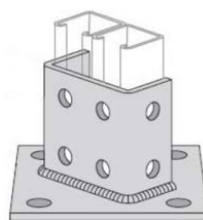

C603	2 Hole End Angle	50
C604	2 Hole Corner Angle	50
C605	3 Hole Corner Angle	25
C607	4 Hole Corner Angle	25

C603

C604

C605

C607

Strut Fittings

Catalog #	Description	Std. Pkg.	Net Price
Angle Fittings			
C793*	4 Hole Closed Angle	25	
C781*	4 Hole Open Angle	25	
C624*	2 Hole Closed Angle	25	
C633*	2 Hole Open Angle	25	
PS9402	2 Hole Hinge Connector	1	
PS9403	3 Hole Hinge Connector	1	
PS9404	4 Hole Hinge Connector	1	

C613

*Includes Flat Head Machine Screws and 4 Hole Splice Plate Nut

C611

C612

C631

C616

C649A

Post Bases

C3033	Single Post Base - Offset	5	
C3033SQ	Single Post Base - Square	5	
C3064	Double Post Base - Offset	5	
C3064SQ	Double Post Base - Square	5	

C3033

C3033SQ

C3064

C3064SQ

Strut Fittings

Catalog # Description Std. Pkg. Net Price

Brackets

C3373	Universal Corner Connector	10
C651*	Reversible Channel Bracket	1
C809*	Double Channel Bracket	1
C3282*	Cable Tray Strut Bracket	1
C732*	Shelf Bracket	1

*Specify Length Required

C3373

C651

C809