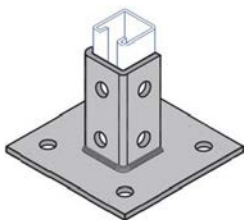

U Support, Zee Fittings and Joiners

C613	U Support	15	
C611	Z Fitting - 1-5/8" Channel	15	
C612	Z Fitting - 1" Channel	25	
C631	2 Hole Strut Joiner	25	
C616	4 Hole Strut Joiner	10	
C649A*	Strut Joiner - Stamped Steel	25	

C613

*Includes Flat Head Machine Screws and 4 Hole Splice Plate Nut

C611

C612

C631

C616

C649A

Post Bases

C3033	Single Post Base - Offset	5	
C3033SQ	Single Post Base - Square	5	
C3064	Double Post Base - Offset	5	
C3064SQ	Double Post Base - Square	5	

C3033

C3033SQ

C3064

C3064SQ

Strut Fittings

Catalog # Description Std. Pkg. Net Price

Brackets

C3373	Universal Corner Connector	10
C651*	Reversible Channel Bracket	1
C809*	Double Channel Bracket	1
C3282*	Cable Tray Strut Bracket	1
C732*	Shelf Bracket	1

*Specify Length Required

C3373

C651

C809