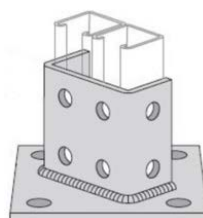

C603	2 Hole End Angle	50
C604	2 Hole Corner Angle	50
C605	3 Hole Corner Angle	25
C607	4 Hole Corner Angle	25

C603

C604

C605

C607

Strut Fittings

Catalog #	Description	Std. Pkg.	Net Price
Angle Fittings			
C793*	4 Hole Closed Angle	25	
C781*	4 Hole Open Angle	25	
C624*	2 Hole Closed Angle	25	
C633*	2 Hole Open Angle	25	
PS9402	2 Hole Hinge Connector	1	
PS9403	3 Hole Hinge Connector	1	
PS9404	4 Hole Hinge Connector	1	

C613

*Includes Flat Head Machine Screws and 4 Hole Splice Plate Nut

C611

C612

C631

C616

C649A

Post Bases

C3033	Single Post Base - Offset	5	
C3033SQ	Single Post Base - Square	5	
C3064	Double Post Base - Offset	5	
C3064SQ	Double Post Base - Square	5	

C3033

C3033SQ

C3064

C3064SQ

Strut Fittings

Catalog # **Description** **Std. Pkg.** **Net Price**

Brackets

C3373	Universal Corner Connector	10
C651*	Reversible Channel Bracket	1
C809*	Double Channel Bracket	1
C3282*	Cable Tray Strut Bracket	1
C732*	Shelf Bracket	1

*Specify Length Required

C3373

C651

C809