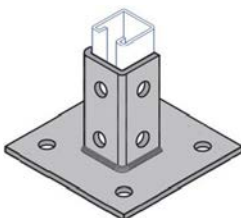

U Support, Zee Fittings and Joiners

C613	U Support	15	
C611	Z Fitting - 1-5/8" Channel	15	
C612	Z Fitting - 1" Channel	25	
C631	2 Hole Strut Joiner	25	
C616	4 Hole Strut Joiner	10	
C649A*	Strut Joiner - Stamped Steel	25	

C613

*Includes Flat Head Machine Screws and 4 Hole Splice Plate Nut

C611

C612

C631

C616

C649A

Post Bases

C3033	Single Post Base - Offset	5	
C3033SQ	Single Post Base - Square	5	
C3064	Double Post Base - Offset	5	
C3064SQ	Double Post Base - Square	5	

C3033

C3033SQ

C3064

C3064SQ

Strut Fittings

Catalog # **Description** **Std. Pkg.** **Net Price**

Brackets

C3373	Universal Corner Connector	10
C651*	Reversible Channel Bracket	1
C809*	Double Channel Bracket	1
C3282*	Cable Tray Strut Bracket	1
C732*	Shelf Bracket	1

*Specify Length Required

C3373

C651

C809