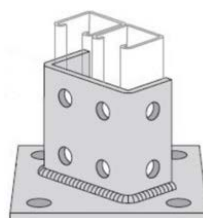

C603	2 Hole End Angle	50
C604	2 Hole Corner Angle	50
C605	3 Hole Corner Angle	25
C607	4 Hole Corner Angle	25

C603

C604

C605

C607

Strut Fittings

Catalog #	Description	Std. Pkg.	Net Price
Angle Fittings			
C793*	4 Hole Closed Angle	25	
C781*	4 Hole Open Angle	25	
C624*	2 Hole Closed Angle	25	
C633*	2 Hole Open Angle	25	
PS9402	2 Hole Hinge Connector	1	
PS9403	3 Hole Hinge Connector	1	
PS9404	4 Hole Hinge Connector	1	

*Includes Flat Head Machine Screws and 4 Hole Splice Plate Nut

C613

C611

C612

C631

C616

C649A

Post Bases

C3033	Single Post Base - Offset	5	
C3033SQ	Single Post Base - Square	5	
C3064	Double Post Base - Offset	5	
C3064SQ	Double Post Base - Square	5	

C3033

C3033SQ

C3064

C3064SQ

Strut Fittings

Catalog # **Description** **Std. Pkg. Net Price**

Brackets

C3373	Universal Corner Connector	10
C651*	Reversible Channel Bracket	1
C809*	Double Channel Bracket	1
C3282*	Cable Tray Strut Bracket	1
C732*	Shelf Bracket	1

*Specify Length Required

C3373

C651

C809