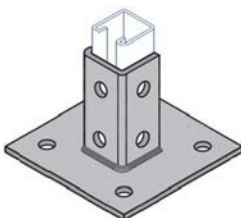

U Support, Zee Fittings and Joiners

C613	U Support	15	
C611	Z Fitting - 1-5/8" Channel	15	
C612	Z Fitting - 1" Channel	25	
C631	2 Hole Strut Joiner	25	
C616	4 Hole Strut Joiner	10	
C649A*	Strut Joiner - Stamped Steel	25	

*Includes Flat Head Machine Screws and 4 Hole Splice Plate Nut

C613

C611

C612

C631

C616

C649A

Post Bases

C3033	Single Post Base - Offset	5	
C3033SQ	Single Post Base - Square	5	
C3064	Double Post Base - Offset	5	
C3064SQ	Double Post Base - Square	5	

C3033

C3033SQ

C3064

C3064SQ

Strut Fittings

Catalog # **Description** **Std. Pkg. Net Price**

Brackets

C3373	Universal Corner Connector	10
C651*	Reversible Channel Bracket	1
C809*	Double Channel Bracket	1
C3282*	Cable Tray Strut Bracket	1
C732*	Shelf Bracket	1

*Specify Length Required

C3373

C651

C809