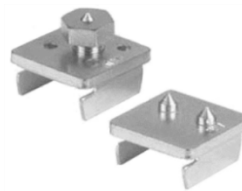

Brackets

C3373	Universal Corner Connector	10
C651*	Reversible Channel Bracket	1
C809*	Double Channel Bracket	1
C3282*	Cable Tray Strut Bracket	1
C732*	Shelf Bracket	1

*Specify Length Required

C3373

C651

C809

C3282

C732

Beam Clamps

C684S	Beam Clamp	10
C685S	Beam Clamp	10
C686	Beam Clamp	10
C855S	Angular "I" Beam Clamp	15
C2651	U-Bolt Style Clamp - Double Strut	25
C2652	U-Bolt Style Clamp - Single Strut	25
C907S	"I" Beam Clamp	25
C2622	Beam Clamp	25
C2654	Column Bracket	25
C858*	Heavy Duty Clamp - 7/8" Jaw Opening	1
C865*	Heavy Duty Clamp - 1-21/32" Jaw Opening	1
PS86*	C Clamp	1
PS93*	Universal C Clamp - 1-1/4" Jaw Opening	1
PS94*	Wide Throat C Clamp - 1-5/16" Jaw Opening	1

*Specify 3/8", 1/2" or 5/8"

C684S

C685S

C686

C855S

C2651

C2652

C907S

C2622

C2654

C858

C865

PS86

PS93

PS94