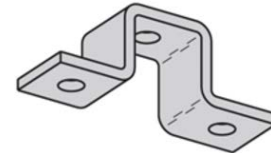

Splice Plates

*Specify Hole Size

C718

C719

C714

C712

C619

90 Degree Fittings

C603	2 Hole End Angle	50
C604	2 Hole Corner Angle	50
C605	3 Hole Corner Angle	25
C607	4 Hole Corner Angle	25

C603

C604

C605

C607

Strut Fittings

Catalog #	Description	Std. Pkg.	Net Price
Angle Fittings			
C793*	4 Hole Closed Angle	25	
C781*	4 Hole Open Angle	25	
C624*	2 Hole Closed Angle	25	
C633*	2 Hole Open Angle	25	
PS9402	2 Hole Hinge Connector	1	
PS9403	3 Hole Hinge Connector	1	
PS9404	4 Hole Hinge Connector	1	

*Specify Angle

C793

C781

C624

C633

PS9402

PS9403

PS9404

U Support, Zee Fittings and Joiners

C613	U Support	15	
C611	Z Fitting - 1-5/8" Channel	15	
C612	Z Fitting - 1" Channel	25	
C631	2 Hole Strut Joiner	25	
C616	4 Hole Strut Joiner	10	
C649A*	Strut Joiner - Stamped Steel	25	