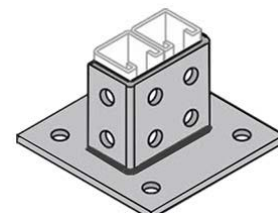

C3033	Single Post Base - Offset	5	
C3033SQ	Single Post Base - Square	5	
C3064	Double Post Base - Offset	5	
C3064SQ	Double Post Base - Square	5	

C3033

C3033SQ

C3064

C3064SQ

Strut Fittings

Catalog # **Description** **Std. Pkg. Net Price**

Brackets

C3373	Universal Corner Connector	10
C651*	Reversible Channel Bracket	1
C809*	Double Channel Bracket	1
C3282*	Cable Tray Strut Bracket	1
C732*	Shelf Bracket	1

*Specify Length Required

C3373

C651

C809

C3282

C732

Beam Clamps

C684S	Beam Clamp	10
C685S	Beam Clamp	10
C686	Beam Clamp	10
C855S	Angular "I" Beam Clamp	15
C2651	U-Bolt Style Clamp - Double Strut	25
C2652	U-Bolt Style Clamp - Single Strut	25
C907S	"I" Beam Clamp	25
C2622	Beam Clamp	25
C2654	Column Bracket	25
C858*	Heavy Duty Clamp - 7/8" Jaw Opening	1
C865*	Heavy Duty Clamp - 1-21/32" Jaw Opening	1
PS86*	C Clamp	1
PS93*	Universal C Clamp - 1-1/4" Jaw Opening	1
PS94*	Wide Throat C Clamp - 1-5/16" Jaw Opening	1