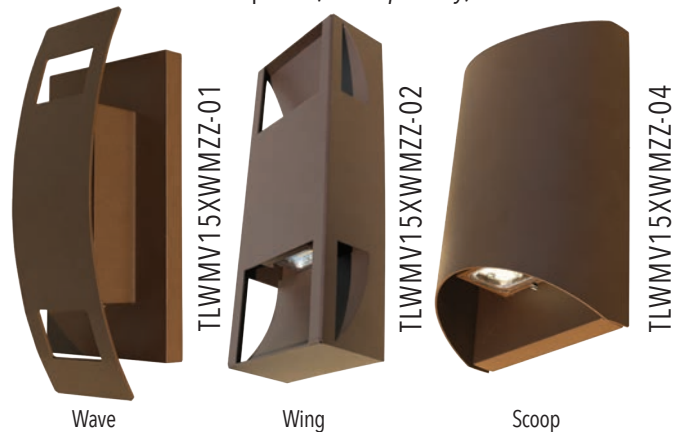

SPECIFICATIONS

Input Voltage	120V - 277V AC
LED Color	3000K, 4000K
Power Consumption (W)	15
LED Type	LUMILED 3030
Lumen Output	1300LM
Ambient Temperature	-20C - 40C
CRI	80+
Life Span (hours)	50,000
Appearance Size	4 3/8" W x 8" D (111mm W x 203mm D)
Approvals	cULus listed for wet locations

3 cover options (sold separately)