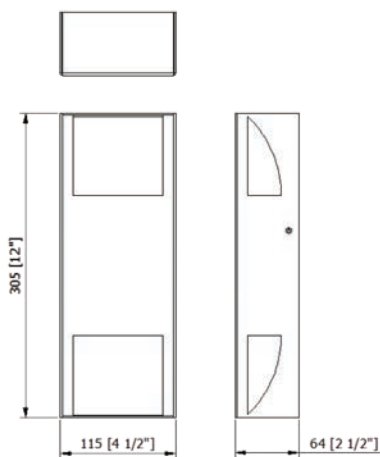

WING TLWMV15XWMZZ-02