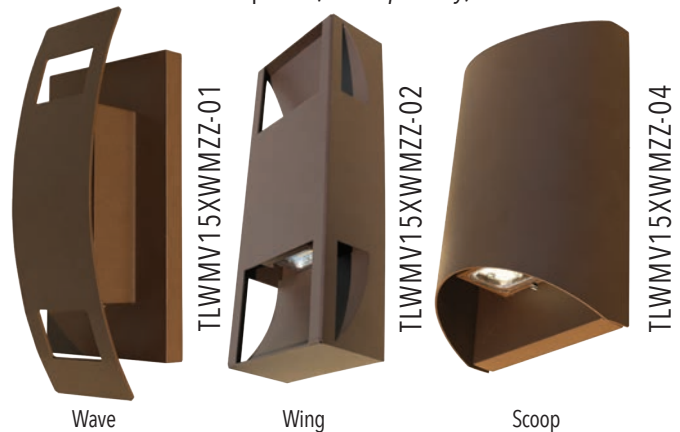

Wing

Scoop

SPECIFICATIONS

Input Voltage	120V - 277V AC
LED Color	3000K, 4000K
Power Consumption (W)	15
LED Type	LUMILED 3030
Lumen Output	1300LM
Ambient Temperature	-20C - 40C
CRI	80+
Life Span (hours)	50,000
Appearance Size	4 3/8" W x 8" D (111mm W x 203mm D)
Approvals	cULus listed for wet locations

3 cover options (sold separately)

Wave