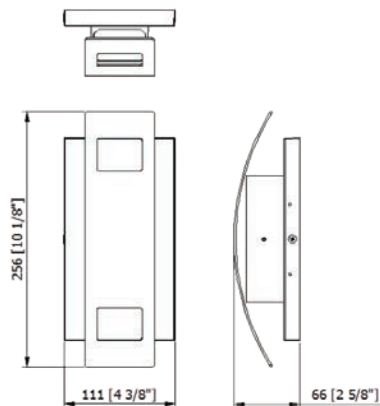

Covers (sold separately)

WAVE TLWMV15XWMZZ-01