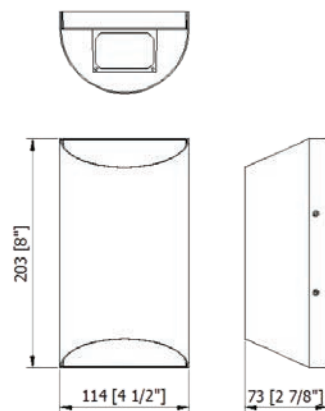

SCOOP TLWMV15XWMZZ-04