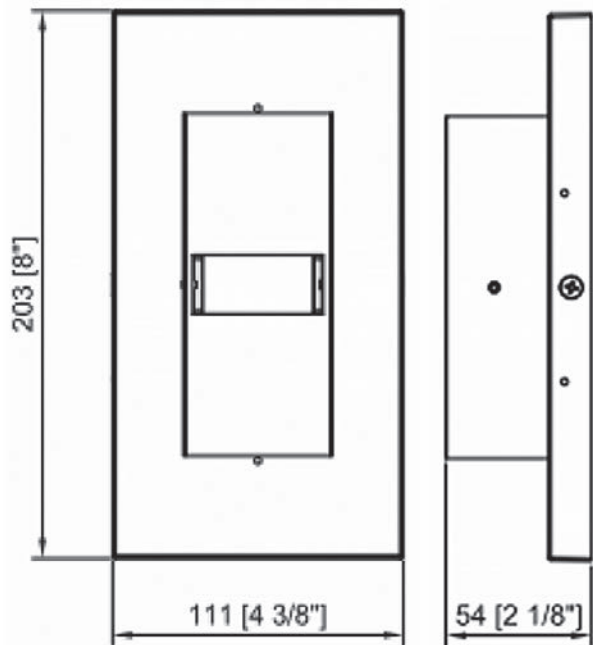

LED Outdoor Sconce