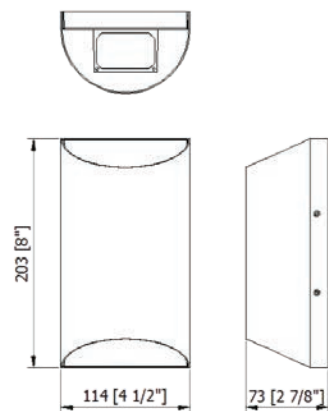

SCOOP TLWMV15XWMZZ-04