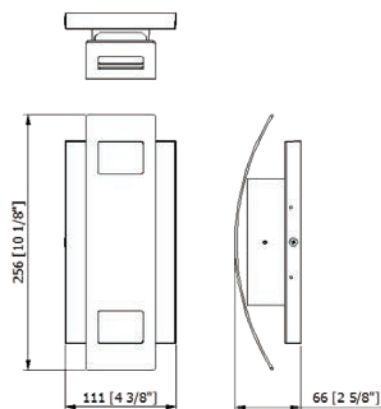

Covers (sold separately)

WAVE TLWMV15XWMZZ-01