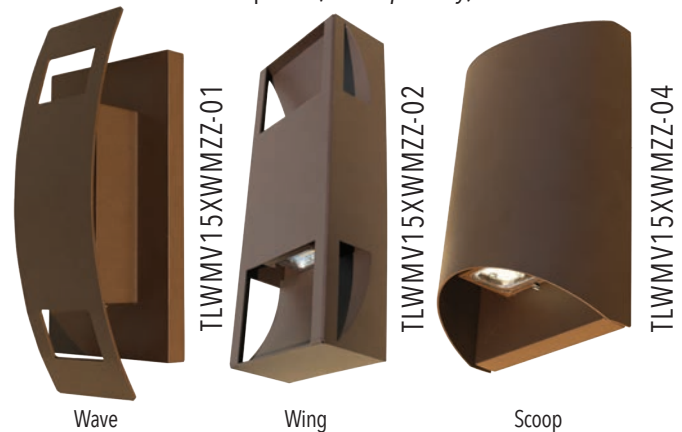

SPECIFICATIONS

Input Voltage	120V - 277V AC
LED Color	3000K, 4000K
Power Consumption (W)	15
LED Type	LUMILED 3030
Lumen Output	1300LM
Ambient Temperature	-20C - 40C
CRI	80+
Life Span (hours)	50,000
Appearance Size	4 3/8" W x 8" D (111mm W x 203mm D)
Approvals	cULus listed for wet locations

3 cover options (sold separately)