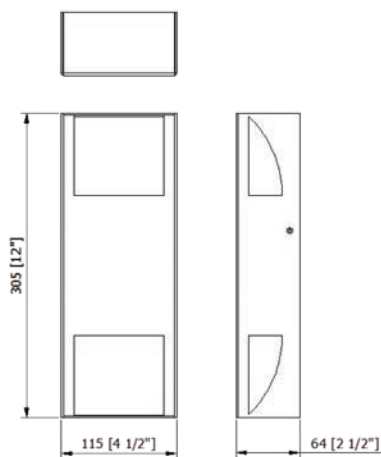

WING TLWMV15XWMZZ-02