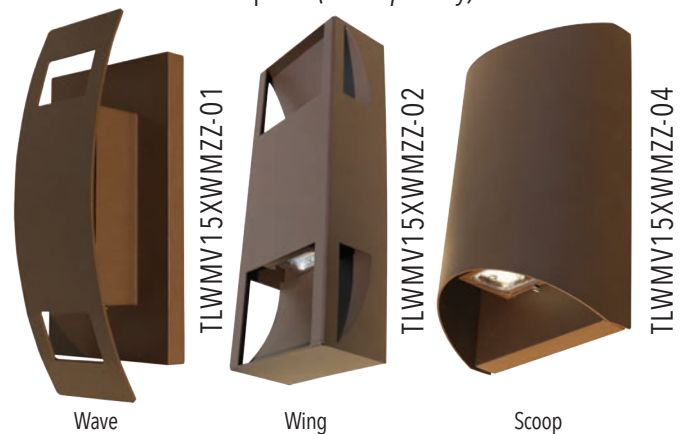

Wing

Scoop

SPECIFICATIONS

Input Voltage	120V - 277V AC
LED Color	3000K, 4000K
Power Consumption (W)	15
LED Type	LUMILED 3030
Lumen Output	1300LM
Ambient Temperature	-20C - 40C
CRI	80+
Life Span (hours)	50,000
Appearance Size	4 3/8" W x 8" D (111mm W x 203mm D)
Approvals	cULus listed for wet locations

3 cover options (sold separately)

Wave