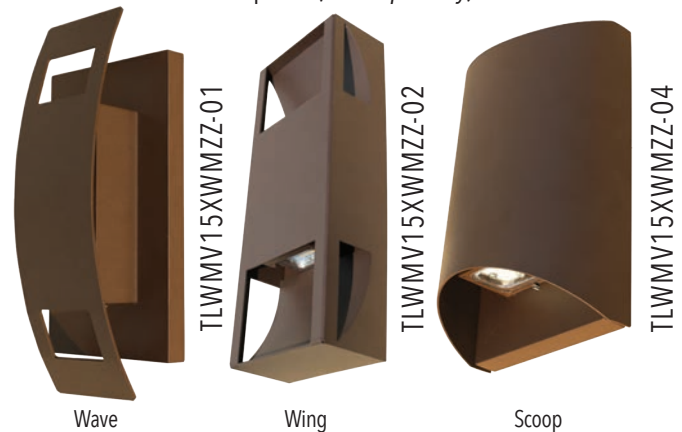

Wing

Scoop

SPECIFICATIONS

Input Voltage	120V - 277V AC
LED Color	3000K, 4000K
Power Consumption (W)	15
LED Type	LUMILED 3030
Lumen Output	1300LM
Ambient Temperature	-20C - 40C
CRI	80+
Life Span (hours)	50,000
Appearance Size	4 3/8" W x 8" D (111mm W x 203mm D)
Approvals	cULus listed for wet locations

3 cover options (sold separately)

Wave