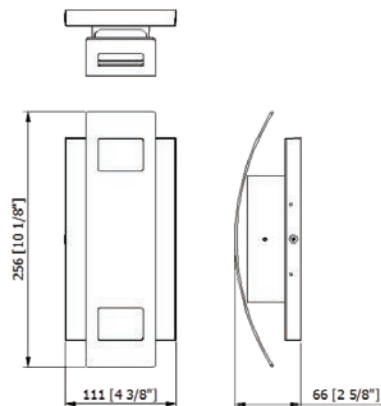

Covers (sold separately)

WAVE TLWMV15XWMZZ-01