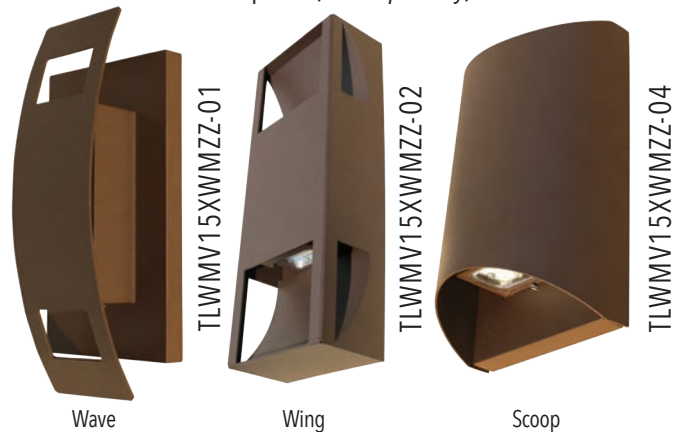

Wing

Scoop

SPECIFICATIONS

Input Voltage	120V - 277V AC
LED Color	3000K, 4000K
Power Consumption (W)	15
LED Type	LUMILED 3030
Lumen Output	1300LM
Ambient Temperature	-20C - 40C
CRI	80+
Life Span (hours)	50,000
Appearance Size	4 3/8" W x 8" D (111mm W x 203mm D)
Approvals	cULus listed for wet locations

3 cover options (sold separately)

Wave