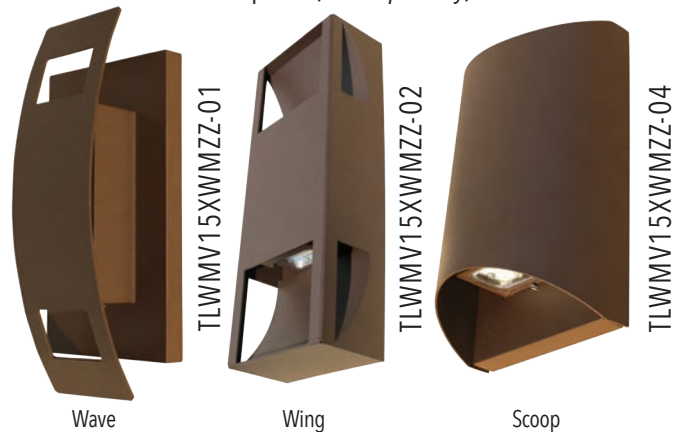

SPECIFICATIONS

Input Voltage	120V - 277V AC
LED Color	3000K, 4000K
Power Consumption (W)	15
LED Type	LUMILED 3030
Lumen Output	1300LM
Ambient Temperature	-20C - 40C
CRI	80+
Life Span (hours)	50,000
Appearance Size	4 3/8" W x 8" D (111mm W x 203mm D)
Approvals	cULus listed for wet locations

3 cover options (sold separately)