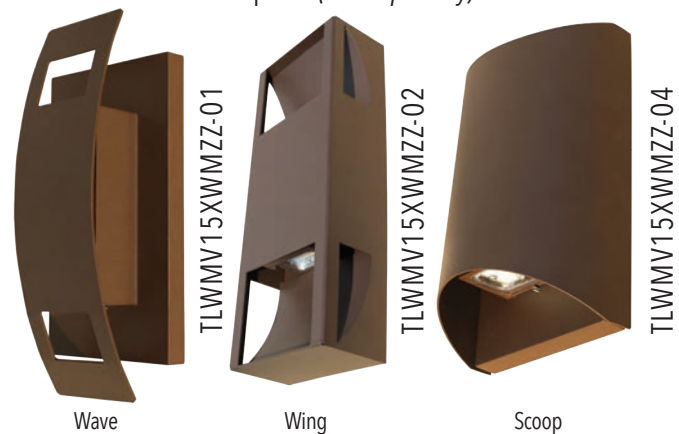

SPECIFICATIONS

Input Voltage	120V - 277V AC
LED Color	3000K, 4000K
Power Consumption (W)	15
LED Type	LUMILED 3030
Lumen Output	1300LM
Ambient Temperature	-20C - 40C
CRI	80+
Life Span (hours)	50,000
Appearance Size	4 3/8" W x 8" D (111mm W x 203mm D)
Approvals	cULus listed for wet locations

3 cover options (sold separately)