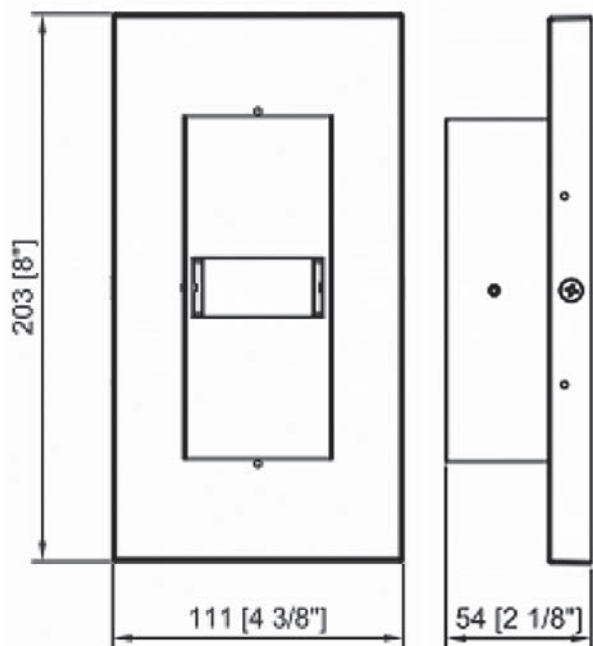

LED Outdoor Sconce