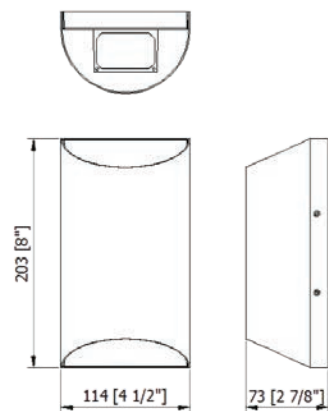

3 cover options (sold separately)

LED Outdoor Sconce

Covers (sold separately)

WAVE TLWMV15XWMZZ-01

WING TLWMV15XWMZZ-02

SCOOP TLWMV15XWMZZ-04