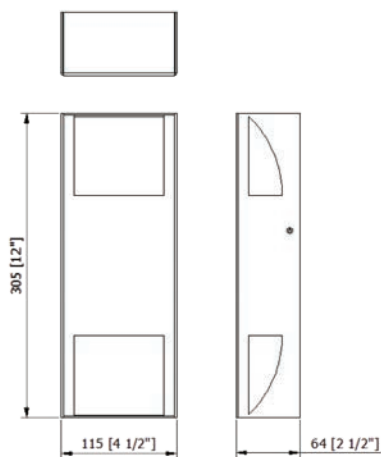

3 cover options (sold separately)

LED Outdoor Sconce

Covers (sold separately)

WAVE TLWMV15XWMZZ-01

WING TLWMV15XWMZZ-02

SCOOP TLWMV15XWMZZ-04