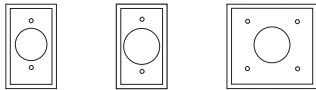

Duplex Receptacle

#-Gang	Standard Size				Mid-Size				Oversize	
	Thermoset	Nylon	Stainless Steel	Brass	Thermoset	Polycarbonate	Screwless	Stainless Steel	Thermoset	Stainless Steel
1-Gang	2132__	5132__	93101	94101	2032__	PJ8__	PJS8__	93901	2142__	93801
2-Gang	2150__	5150__	93102	94102	2050__	PJ82__	-	93902	2750__	93802
3-Gang	-	-	93103	-	-	-	-	-	-	-

Blank

#-Gang	Standard Size				Mid-Size				Oversize	
	Thermoset	Nylon	Stainless Steel	Brass	Thermoset	Polycarbonate	Screwless	Stainless Steel	Thermoset	Stainless Steel
1-Gang	2129__	5129__	93151	94151	2029__	PJ13__	-	93951	2729__	93851
2-Gang	2137__	5137__	93152	-	2037__	PJ23__	-	-	-	93852
3-Gang	-	-	93153	-	-	-	-	-	-	-
4-Gang	-	-	93154	-	-	-	-	-	-	-
1-Strap mt.	-	-	-	-	-	PJ14__	-	-	-	-

Powering Business Worldwide

Eaton's Arrow Hart Wallplate selector guide

Power Outlet

Hole dia.	Standard Size					Mid-Size				Oversize	
	Thermoset	Nylon	Stainless Steel	Brass	Chrome	Thermoset	Nylon	Polycarbonate	Stainless Steel	Thermoset	Stainless Steel
1-1.40" hole	2131__	5131__	93091	94091	—	—	—	PJ7__	—	2731__	93891
1-1.59" hole	—	—	93111	—	—	—	—	PJ720__	—	—	—
1-2.15" hole	—	—	93221	—	39CH	2068__	5068__	PJ724__	—	—	—
2-2.15" hole	2168__	—	93227	—	68	—	—	PJ703__	—	—	—

Combination

2-Gang and 3-Gang	Standard Size				Mid-Size			Oversize
	Thermoset	Nylon	Stainless Steel	Brass	Thermoset	Polycarbonate	Stainless Steel	Thermoset
Toggle & duplex receptacle	2138__	5138__	93532	94532	2038__	PJ18__	93932	2148__
Toggle & single receptacle	—	—	93512	—	—	—	—	—
Toggle & decorator	2153__	5153__	93432	94432	2053__	PJ126__	93937	—
Toggle & blank	—	5171__	—	—	—	PJ113__	—	—
Duplex receptacle & blank	—	5170__	—	—	—	PJ138__	—	—
Duplex receptacle & decorator	2157__	—	—	—	—	PJ826__	—	—
2 Toggles & duplex receptacle	2158__	5158__	93543	—	—	PJ28__	—	—
2 Toggles & decorator	2173__	—	93443	—	—	PJ226__	—	—