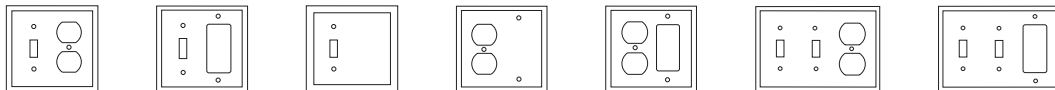

Powering Business Worldwide

Eaton's Arrow Hart Wallplate selector guide

Power Outlet

Hole dia.	Standard Size					Mid-Size				Oversize	
	Thermoset	Nylon	Stainless Steel	Brass	Chrome	Thermoset	Nylon	Polycarbonate	Stainless Steel	Thermoset	Stainless Steel
1-1.40" hole	2131__	5131__	93091	94091	—	—	—	PJ7__	—	2731__	93891
1-1.59" hole	—	—	93111	—	—	—	—	PJ720__	—	—	—
1-2.15" hole	—	—	93221	—	39CH	2068__	5068__	PJ724__	—	—	—
2-2.15" hole	2168__	—	93227	—	68	—	—	PJ703__	—	—	—

Combination

2-Gang and 3-Gang	Standard Size				Mid-Size			Oversize
	Thermoset	Nylon	Stainless Steel	Brass	Thermoset	Polycarbonate	Stainless Steel	Thermoset
Toggle & duplex receptacle	2138__	5138__	93532	94532	2038__	PJ18__	93932	2148__
Toggle & single receptacle	—	—	93512	—	—	—	—	—
Toggle & decorator	2153__	5153__	93432	94432	2053__	PJ126__	93937	—
Toggle & blank	—	5171__	—	—	—	PJ113__	—	—
Duplex receptacle & blank	—	5170__	—	—	—	PJ138__	—	—
Duplex receptacle & decorator	2157__	—	—	—	—	PJ826__	—	—
2 Toggles & duplex receptacle	2158__	5158__	93543	—	—	PJ28__	—	—
2 Toggles & decorator	2173__	—	93443	—	—	PJ226__	—	—