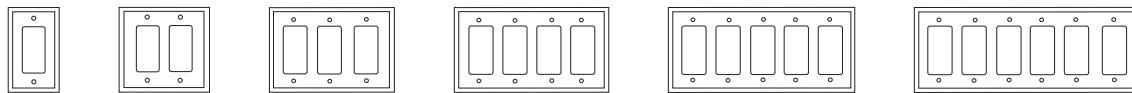

Decorator/GFCI

#-Gang	Standard Size				Mid-Size				Oversize	
	Thermoset	Nylon	Stainless Steel	Brass	Thermoset	Polycarbonate	Screwless	Stainless Steel	Thermoset	Stainless Steel
1-Gang	2151__	5151__	93401	94401	2051__	PJ26__	PJS26__	93934	2751__	93834
2-Gang	2152__	5152__	93402	94402	2052__	PJ262__	PJS262__	93935	-	-
3-Gang	2163__	-	93403	-	2063__	PJ263__	PJS263__	93936	-	-
4-Gang	2164__	-	93404	-	2064__	PJ264__	PJS264__	-	-	-
5-Gang	2165__	-	93405	-	-	PJ265__	PJS265__	-	-	-
6-Gang	2166__	-	93406	-	-	PJ266__	PJS266__	-	-	-

Duplex Receptacle

#-Gang	Standard Size				Mid-Size				Oversize	
	Thermoset	Nylon	Stainless Steel	Brass	Thermoset	Polycarbonate	Screwless	Stainless Steel	Thermoset	Stainless Steel
1-Gang	2132__	5132__	93101	94101	2032__	PJ8__	PJS8__	93901	2142__	93801
2-Gang	2150__	5150__	93102	94102	2050__	PJ82__	-	93902	2750__	93802
3-Gang	-	-	93103	-	-	-	-	-	-	-