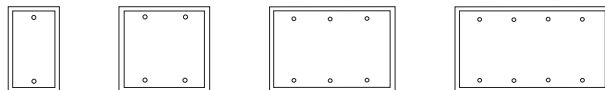

Blank

#-Gang	Standard Size				Mid-Size				Oversize	
	Thermoset	Nylon	Stainless Steel	Brass	Thermoset	Polycarbonate	Screwless	Stainless Steel	Thermoset	Stainless Steel
1-Gang	2129__	5129__	93151	94151	2029__	PJ13__	-	93951	2729__	93851
2-Gang	2137__	5137__	93152	-	2037__	PJ23__	-	-	-	93852
3-Gang	-	-	93153	-	-	-	-	-	-	-
4-Gang	-	-	93154	-	-	-	-	-	-	-
1-Strap mt.	-	-	-	-	-	PJ14__	-	-	-	-