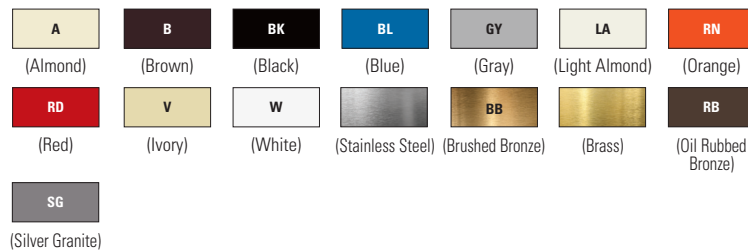

Powering Business Worldwide

Eaton's Arrow Hart Wallplate selector guide

Power Outlet

Hole dia.	Standard Size					Mid-Size				Oversize	
	Thermoset	Nylon	Stainless Steel	Brass	Chrome	Thermoset	Nylon	Polycarbonate	Stainless Steel	Thermoset	Stainless Steel
1-1.40" hole	2131__	5131__	93091	94091	—	—	—	PJ7__	—	2731__	93891
1-1.59" hole	—	—	93111	—	—	—	—	PJ720__	—	—	—
1-2.15" hole	—	—	93221	—	39CH	2068__	5068__	PJ724__	—	—	—
2-2.15" hole	2168__	—	93227	—	68	—	—	PJ703__	—	—	—

Combination

2-Gang and 3-Gang	Standard Size				Mid-Size			Oversize
	Thermoset	Nylon	Stainless Steel	Brass	Thermoset	Polycarbonate	Stainless Steel	Thermoset
Toggle & duplex receptacle	2138__	5138__	93532	94532	2038__	PJ18__	93932	2148__
Toggle & single receptacle	—	—	93512	—	—	—	—	—
Toggle & decorator	2153__	5153__	93432	94432	2053__	PJ126__	93937	—
Toggle & blank	—	5171__	—	—	—	PJ113__	—	—
Duplex receptacle & blank	—	5170__	—	—	—	PJ138__	—	—
Duplex receptacle & decorator	2157__	—	—	—	—	PJ826__	—	—
2 Toggles & duplex receptacle	2158__	5158__	93543	—	—	PJ28__	—	—
2 Toggles & decorator	2173__	—	93443	—	—	PJ226__	—	—

Screwless Decorator

#-Gang	Mid-Size	#-Gang	Mid-Size
	Polycarbonate		Polycarbonate
1-Gang	PJS26__	4-Gang	PJS264__
2-Gang	PJS262__	5-Gang	PJS265__
3-Gang	PJS263__	6-Gang	PJS266__

Color ordering information:

A (Almond), B (Brown), BK (Black), BL (Blue), GY (Gray), LA (Light Almond), RN (Orange), RD (Red), V (Ivory), W (White), Stainless Steel, BB (Brushed Bronze), Brass, RB (Oil Rubbed Bronze), SG (Silver Granite)