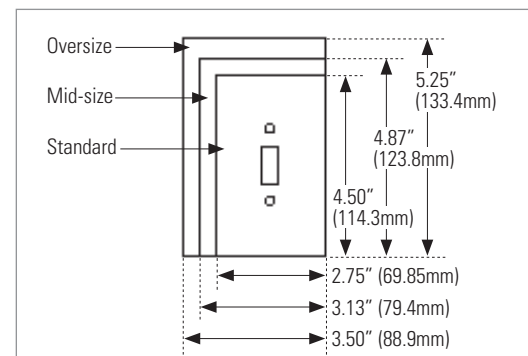

Size Options:

Refer to Buyer's Guides for additional size information