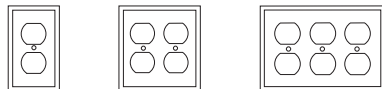

Duplex Receptacle

#-Gang	Standard Size				Mid-Size				Oversize	
	Thermoset	Nylon	Stainless Steel	Brass	Thermoset	Polycarbonate	Screwless	Stainless Steel	Thermoset	Stainless Steel
1-Gang	2132__	5132__	93101	94101	2032__	PJ8__	PJS8__	93901	2142__	93801
2-Gang	2150__	5150__	93102	94102	2050__	PJ82__	-	93902	2750__	93802
3-Gang	-	-	93103	-	-	-	-	-	-	-