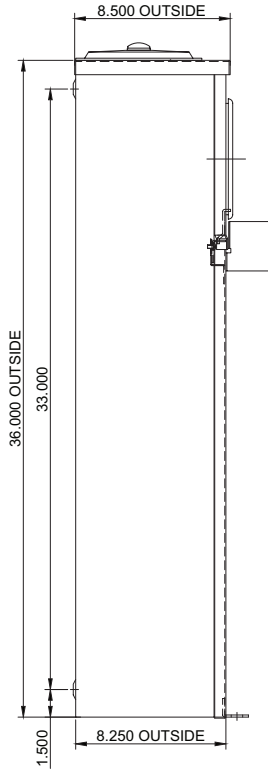

Description	TCC5 Family
Voltage(V)	120/240V
Amperes(A)	400A
Poles	1PH 3W
Frequency(Hz)	60Hz
Enclosure	Type 3R Outdoor
Size	20.25" x 8.5" x 36.0"
Type	Overhead & Underground
Line Connectors*	(2) 1/2" Stud
Load Connectors	(1) #4-600MCM or (2) 1/0-250MCM Cu/AL
CSA Listed	Yes

To meet the various needs of our customers, the following models are currently available. Contact your Eaton representative if you require a unique configuration that is not listed.

Socket Cat no.	UPC#	Market/Utility	# of Jaws	By-pass/ Shorting	CT	Test Switch	Factory Wiring
TCC5	629113916703	-	5	Yes	Provisions	Provisions	-
TCC5-2	622588033234	-	5	Yes	200/5	Provisions	-
TCC5-3	622588033241	-	5	Yes	300/5	Provisions	-
TCC5-4	622588033258	-	5	Yes	400/5	Provisions	-
TCC5-NS	621037004061	-	5	No	Provisions	Provisions	-
TCC5-2-NS	621037004078	-	5	No	200/5	Provisions	-
TCC5-3-NS	621037004085	-	5	No	300/5	Provisions	-
TCC5-4-NS	621037004054	-	5	No	400/5	Provisions	-
TCC5-H1	621037003019	Hydro One	5	No	Provisions	Yes	Yes
TCC5-H1-500*	621037003088	Hydro One	5	No	Provisions	Yes	Yes
TCC5-TH	621037006324	TorontoHydro/ Kitchener Wilmot	5	Yes	300/5	Yes	Yes
TCC5-MH	621037003002	Manitoba Hydro	5	No	Provisions	Yes	No
TCC5-IN**	621037005495	BC Hydro	5	Yes	Provisions	Provisions	-
TCC5-OH	786689365271	Ottawa Hydro	5	Yes	Provisions	Yes	No

* CHL500 kit comes factory installed

**ECLIN4 Insulated Neutral kit comes factory installed

Powering Business Worldwide

TOP VIEW
(SHOWN WITH HUB COVERS REMOVED)

Dimensions

Eaton
5050 Mainway
Burlington, ON L7L 5Z1
Canada