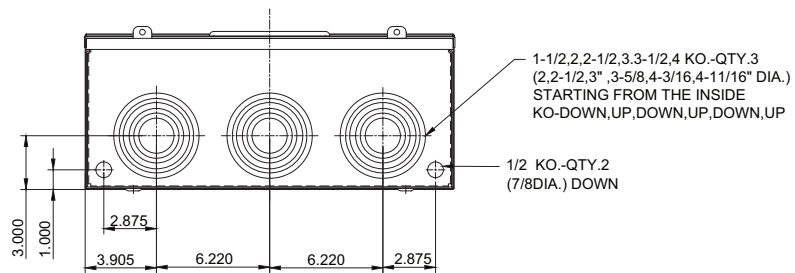

To meet the various needs of our customers, the following models are currently available. Contact your Eaton representative if you require a unique configuration that is not listed.

Socket Cat no.	UPC#	Market/Utility	# of Jaws	By-pass/ Shorting	CT	Test Switch	Factory Wiring
TCC5	629113916703	-	5	Yes	Provisions	Provisions	-
TCC5-2	622588033234	-	5	Yes	200/5	Provisions	-
TCC5-3	622588033241	-	5	Yes	300/5	Provisions	-
TCC5-4	622588033258	-	5	Yes	400/5	Provisions	-
TCC5-NS	621037004061	-	5	No	Provisions	Provisions	-
TCC5-2-NS	621037004078	-	5	No	200/5	Provisions	-
TCC5-3-NS	621037004085	-	5	No	300/5	Provisions	-
TCC5-4-NS	621037004054	-	5	No	400/5	Provisions	-
TCC5-H1	621037003019	Hydro One	5	No	Provisions	Yes	Yes
TCC5-H1-500*	621037003088	Hydro One	5	No	Provisions	Yes	Yes
TCC5-TH	621037006324	TorontoHydro/ Kitchener Wilmot	5	Yes	300/5	Yes	Yes
TCC5-MH	621037003002	Manitoba Hydro	5	No	Provisions	Yes	No
TCC5-IN**	621037005495	BC Hydro	5	Yes	Provisions	Provisions	-
TCC5-OH	786689365271	Ottawa Hydro	5	Yes	Provisions	Yes	No

* CHL500 kit comes factory installed

**ECLIN4 Insulated Neutral kit comes factory installed

Powering Business Worldwide

TOP VIEW
(SHOWN WITH HUB COVERS REMOVED)

Dimensions

Eaton
5050 Mainway
Burlington, ON L7L 5Z1
Canada