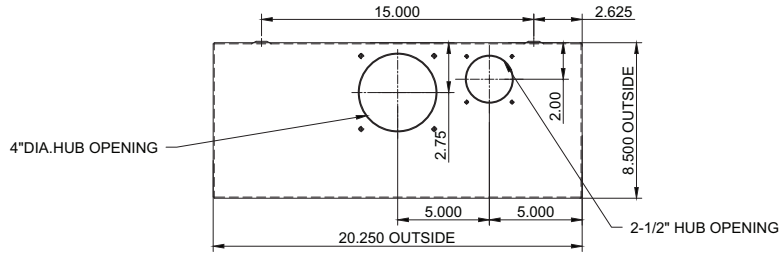

To meet the various needs of our customers, the following models are currently available. Contact your Eaton representative if you require a unique configuration that is not listed.

Socket Cat no.	UPC#	Market/Utility	# of Jaws	By-pass/ Shorting	CT	Test Switch	Factory Wiring
TCC5	629113916703	-	5	Yes	Provisions	Provisions	-
TCC5-2	622588033234	-	5	Yes	200/5	Provisions	-
TCC5-3	622588033241	-	5	Yes	300/5	Provisions	-
TCC5-4	622588033258	-	5	Yes	400/5	Provisions	-
TCC5-NS	621037004061	-	5	No	Provisions	Provisions	-
TCC5-2-NS	621037004078	-	5	No	200/5	Provisions	-
TCC5-3-NS	621037004085	-	5	No	300/5	Provisions	-
TCC5-4-NS	621037004054	-	5	No	400/5	Provisions	-
TCC5-H1	621037003019	Hydro One	5	No	Provisions	Yes	Yes
TCC5-H1-500*	621037003088	Hydro One	5	No	Provisions	Yes	Yes
TCC5-TH	621037006324	TorontoHydro/ Kitchener Wilmot	5	Yes	300/5	Yes	Yes
TCC5-MH	621037003002	Manitoba Hydro	5	No	Provisions	Yes	No
TCC5-IN**	621037005495	BC Hydro	5	Yes	Provisions	Provisions	-
TCC5-OH	786689365271	Ottawa Hydro	5	Yes	Provisions	Yes	No

* CHL500 kit comes factory installed

**ECLIN4 Insulated Neutral kit comes factory installed

Powering Business Worldwide

TOP VIEW
(SHOWN WITH HUB COVERS REMOVED)

Dimensions

Eaton
5050 Mainway
Burlington, ON L7L 5Z1
Canada