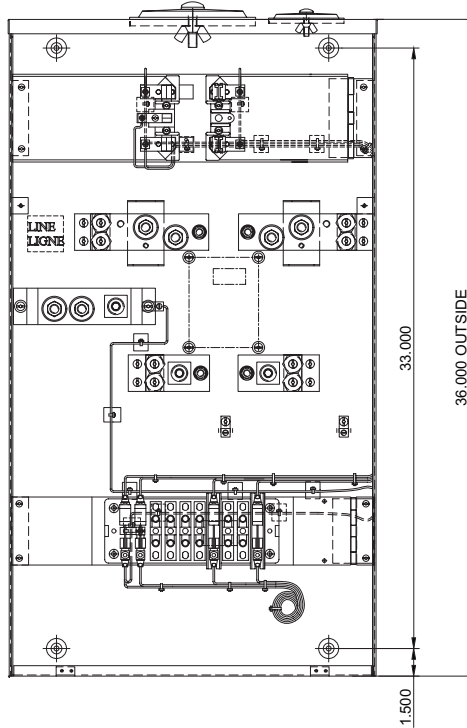

Description	TCC5 Family
Voltage(V)	120/240V
Amperes(A)	400A
Poles	1PH 3W
Frequency(Hz)	60Hz
Enclosure	Type 3R Outdoor
Size	20.25" x 8.5" x 36.0"
Type	Overhead & Underground
Line Connectors*	(2) 1/2" Stud
Load Connectors	(1) #4-600MCM or (2) 1/0-250MCM Cu/AL
CSA Listed	Yes

To meet the various needs of our customers, the following models are currently available. Contact your Eaton representative if you require a unique configuration that is not listed.

Socket Cat no.	UPC#	Market/Utility	# of Jaws	By-pass/ Shorting	CT	Test Switch	Factory Wiring
TCC5	629113916703	-	5	Yes	Provisions	Provisions	-
TCC5-2	622588033234	-	5	Yes	200/5	Provisions	-
TCC5-3	622588033241	-	5	Yes	300/5	Provisions	-
TCC5-4	622588033258	-	5	Yes	400/5	Provisions	-
TCC5-NS	621037004061	-	5	No	Provisions	Provisions	-
TCC5-2-NS	621037004078	-	5	No	200/5	Provisions	-
TCC5-3-NS	621037004085	-	5	No	300/5	Provisions	-
TCC5-4-NS	621037004054	-	5	No	400/5	Provisions	-
TCC5-H1	621037003019	Hydro One	5	No	Provisions	Yes	Yes
TCC5-H1-500*	621037003088	Hydro One	5	No	Provisions	Yes	Yes
TCC5-TH	621037006324	TorontoHydro/ Kitchener Wilmot	5	Yes	300/5	Yes	Yes
TCC5-MH	621037003002	Manitoba Hydro	5	No	Provisions	Yes	No
TCC5-IN**	621037005495	BC Hydro	5	Yes	Provisions	Provisions	-
TCC5-OH	786689365271	Ottawa Hydro	5	Yes	Provisions	Yes	No

* CHL500 kit comes factory installed

**ECLIN4 Insulated Neutral kit comes factory installed

Powering Business Worldwide

TOP VIEW
(SHOWN WITH HUB COVERS REMOVED)

Dimensions

Eaton
5050 Mainway
Burlington, ON L7L 5Z1
Canada