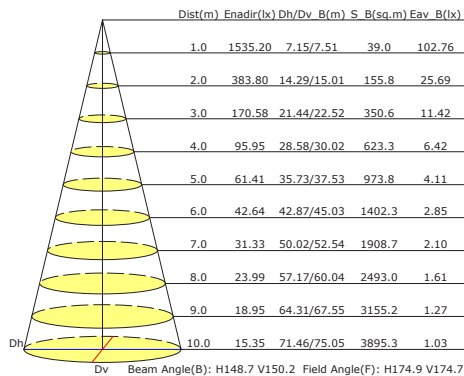

TECHNICAL DATA

LIGHT SPECIFICATIONS

Lumens	9,750 lm @ 75W
Efficacy	130 lm/W
CCT	4000K
CRI	>80
L70 Life	50,000 hrs
Warranty	5-year
Beam Angle	140°
Dimmable	0-10V

APPROVALS AND LISTINGS

cUL	E482965
DLC Premium	PV306PYM

ILLUMINANCE AT A DISTANCE

Note: Plotted @ 75W

ISOCANDELA

Note: Plotted @ 75W