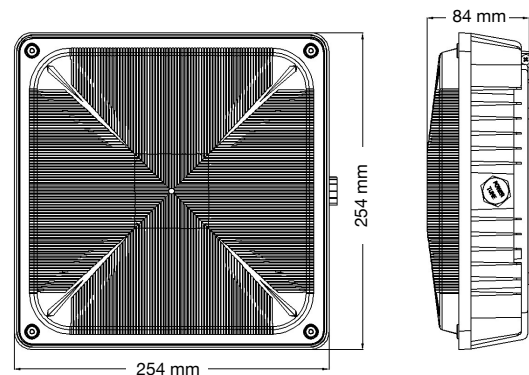

DIMENSIONS

Western Canada Warehouse: 121-1647 Broadway Street, Port Coquitlam, BC V3C 6P8 | ordersbc@csc-led.com