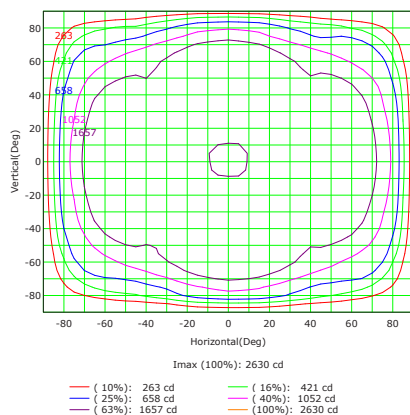

ELECTRICAL

Wattage	35W / 45W / 65W / 75W
Voltage	120-277V
Power Factor	>0.9
THD	15%
Operating Temp	-40 to 40°C

CONSTRUCTION

Housing	Aluminum Alloy
Finish	White
IP Rating	IP65
Carton Qty	4
Carton Dimensions	395 x 270 x 275 mm