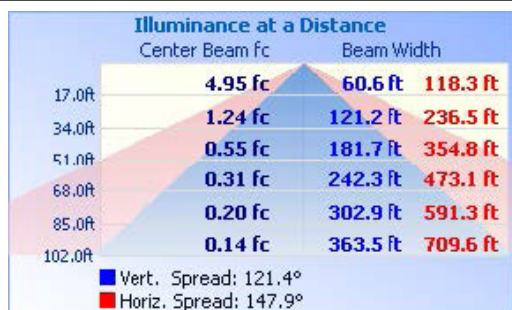

TECHNICAL DATA

LIGHT SPECIFICATIONS

Lumens	9,197 lm
Efficacy	123.46 lm/W
CCT	4000K
CRI	80
Beam angle	120°
Rated hours	50,000
Warranty	5-year
Dimmable	0-10V

APPROVALS AND LISTINGS

cUL	E482965
DLC Premium	PL4DHS8P77S8

ILLUMINANCE AT A DISTANCE

ISOCANDELA PLOT

ELECTRICAL

Wattage	75W
Voltage	100-277V
Power factor	0.90
THD	15%
Operating temp	-40 to 40° C

CONSTRUCTION

Housing	Aluminum alloy
Finish	Powder-coat
Colour	White
IP rating	IP65
Weight	5.46 lbs
Carton qty	4