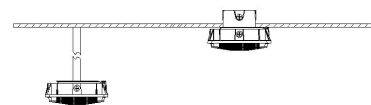

MOUNTING OPTIONS

ACCESSORIES (ordered separately)

MC601V	Microwave Motion Sensor