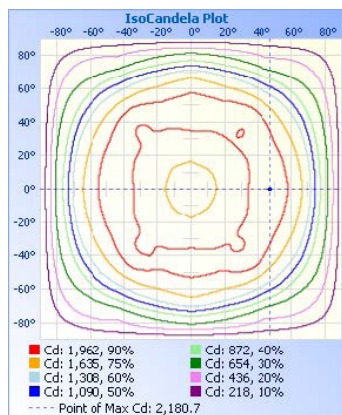

TECHNICAL DATA

LIGHT SPECIFICATIONS

Lumens	9,197 lm
Efficacy	123.46 lm/W
CCT	4000K
CRI	80
Beam angle	120°
Rated hours	50,000
Warranty	5-year
Dimmable	0-10V

APPROVALS AND LISTINGS

cUL	E482965
DLC Premium	PL4DHS8P77S8

ILLUMINANCE AT A DISTANCE

ISOCANDELA PLOT

ELECTRICAL

Wattage	75W
Voltage	100-277V
Power factor	0.90
THD	15%
Operating temp	-40 to 40° C

CONSTRUCTION

Housing	Aluminum alloy
Finish	Powder-coat
Colour	White
IP rating	IP65
Weight	5.46 lbs
Carton qty	4