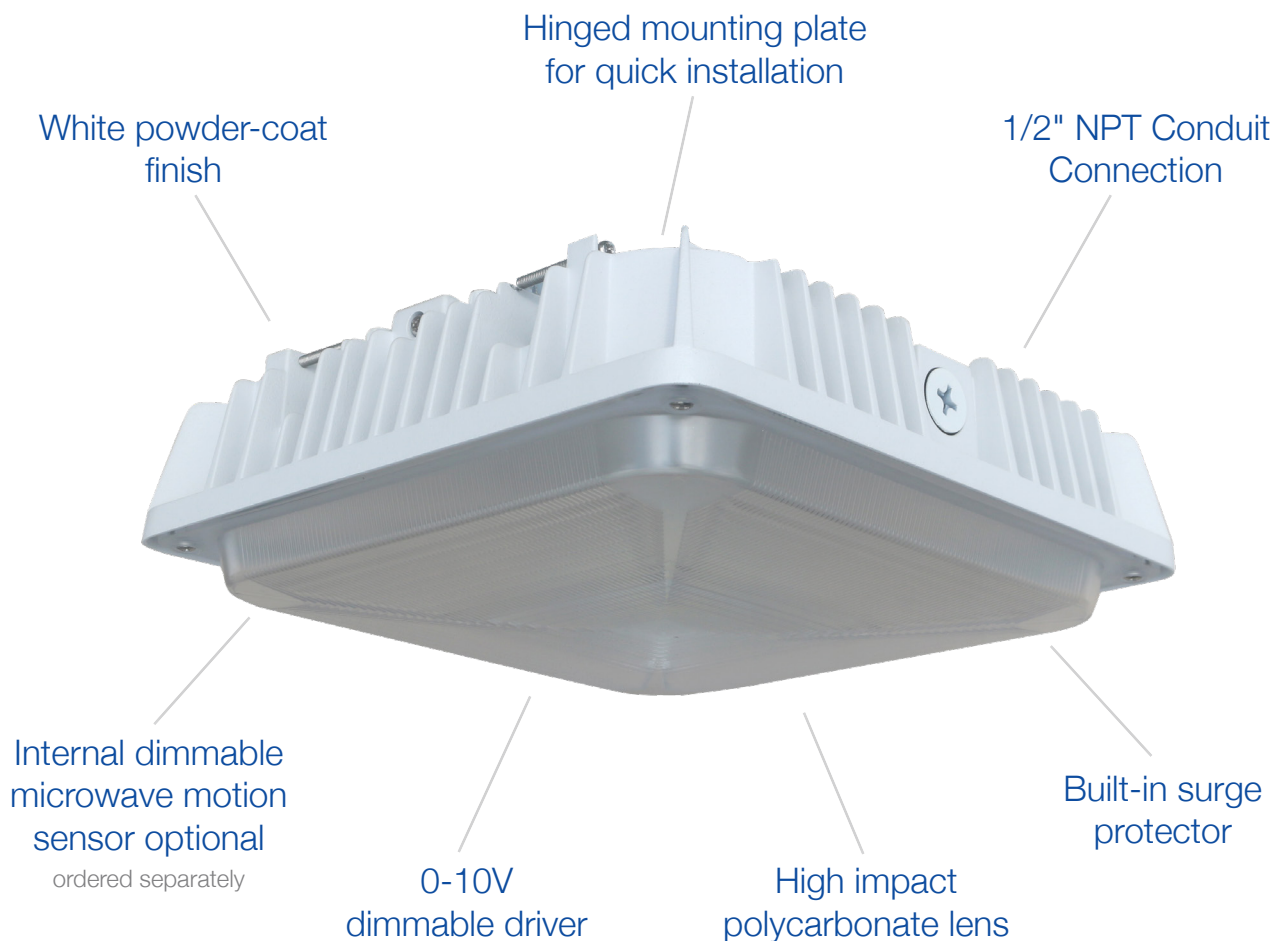

75W Canopy Light

Ideal for parking structures, canopy, pool areas and more.
Suitable for damp/wet locations or wherever a high impact-resistant fixture is required

Motion Sensor (MC601V) ordered separately.
347V available: CP40W-40K-WH-347V

TECHNICAL DATA

LIGHT SPECIFICATIONS

Lumens	9,197 lm
Efficacy	123.46 lm/W
CCT	4000K
CRI	80
Beam angle	120°
Rated hours	50,000
Warranty	5-year
Dimmable	0-10V

APPROVALS AND LISTINGS

cUL	E482965
DLC Premium	PL4DHS8P77S8

ILLUMINANCE AT A DISTANCE

ISOCANDELA PLOT

ELECTRICAL

Wattage	75W
Voltage	100-277V
Power factor	0.90
THD	15%
Operating temp	-40 to 40° C

CONSTRUCTION

Housing	Aluminum alloy
Finish	Powder-coat
Colour	White
IP rating	IP65
Weight	5.46 lbs
Carton qty	4