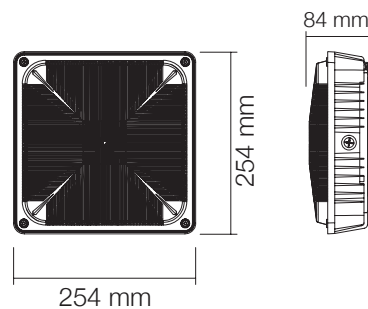

DIMENSIONS

MOUNTING OPTIONS

ACCESSORIES (ordered separately)

MC601V	Microwave Motion Sensor