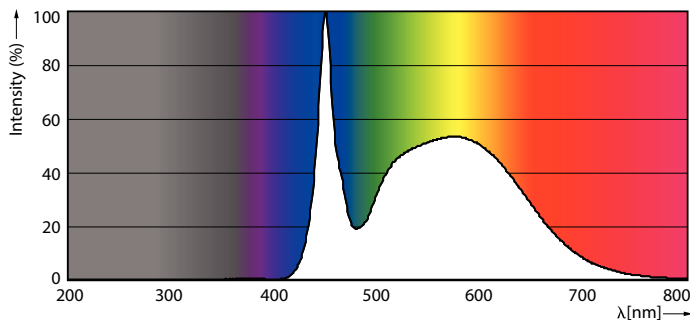

Photometric data

LEDtube G13 850 COR