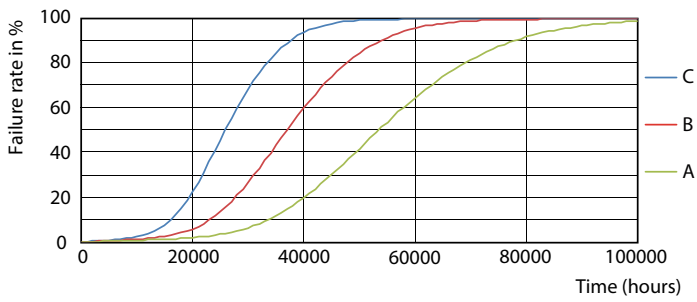

Photometric data

© 2018 Philips Lighting B.V. Page 11 of 11

LEDtube 15W G13 2100lm 850

Lifetime

LEDtube 50K FailureRate-LED

LEDtube 50K-LMP