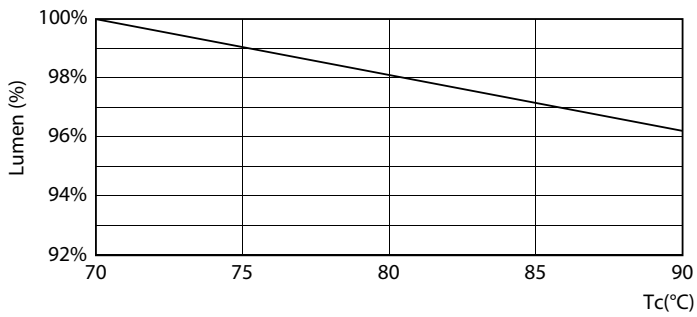

Photometric data

© 2018 Philips Lighting B.V. Page 11 of 11

LEDtube 15W G13 2100lm 850

Lifetime

LEDtube 15W 50K LumenVsTc