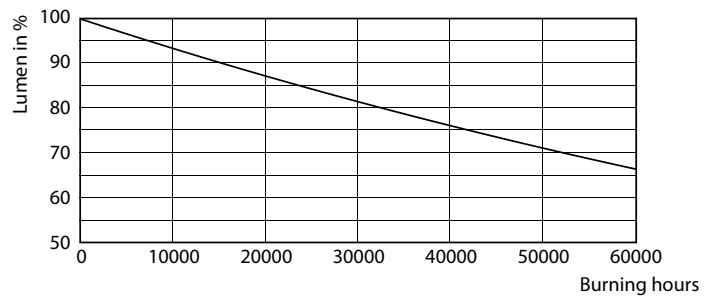

© 2018 Philips Lighting B.V. Page 11 of 11

LEDtube 15W G13 2100lm 850

Lifetime

LEDtube 15W 50K LumenVsTc

LEDtube 50K-LED

LEDtube 50K FailureRate-LED

LEDtube 50K-LMP

Lifetime