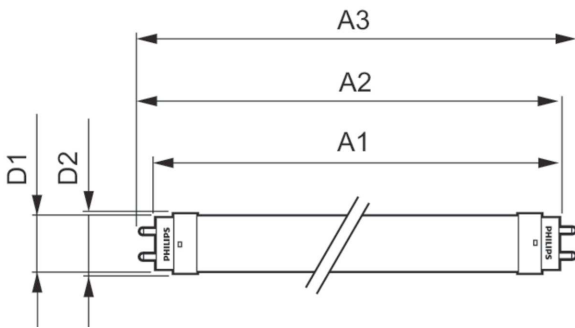

T8

Mechanical and Housing

Bulb Finish	Frosted
Bulb Material	Glass
Product Length	1200 mm

Approval and Application

Energy Efficiency Label (EEL)	Not applicable
Energy Saving Product	Yes
Approval Marks	RoHS compliance UL certificate DLC compliance
Energy Consumption kWh/1000 h	- kWh

Product Data

Order product name	15T8/COR/48-850/MF21/G 10/1
EAN/UPC - Product	046677471774
Order code	929002395104
Numerator - Quantity Per Pack	1
Numerator - Packs per outer box	10
Material Nr. (12NC)	929002395104
Net Weight (Piece)	0.215 kg

Dimensional drawing

TLED T8 120-277V 15-32W 2100lm 5000K G13