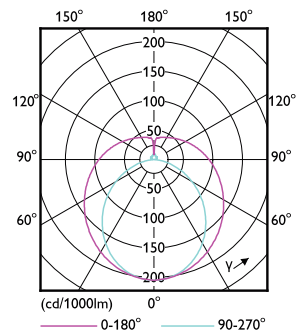

Dimensional drawing

TLED T8 120-277V 15-32W 2100lm 5000K G13

Product

15T8/COR/48-850/MF21/G 10/1

Photometric data

LEDtube G13 850 COR

LEDtube G13 COR

Photometric data