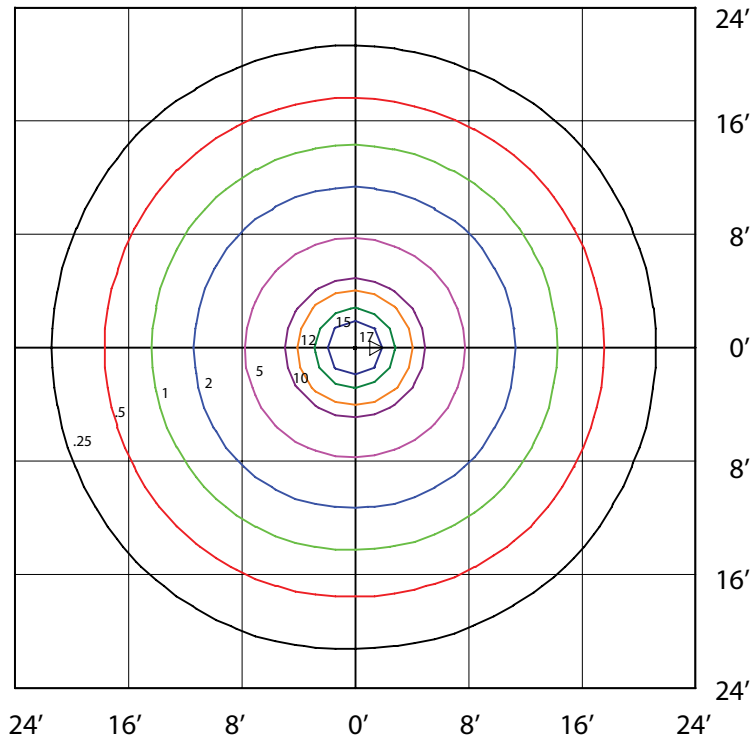

AMPERAGE DRAW & SURGE PROTECTION

CURRENT (A)					SURGE PROTECTION (kV)	
120V	208V	240V	277V	347V	120-277V	120-277V
0.27A	0.16A	0.14A	0.12A	0.1A	4kV	2kV

LUMEN MAINTENANCE

50,000 HOURS	75,000 HOURS	100,000 HOURS
90%	86%	82%

Weights (lbs)

5.2

CPL14-LED30-B-35K-DIM (CPL14-LED30A18-B-VK-DIM)
MOUNTED AT 8 FEET

Total Lumens = 3629   Mounting Height = 8 Ft   Maximum Calculated Value = 19.14 Fc