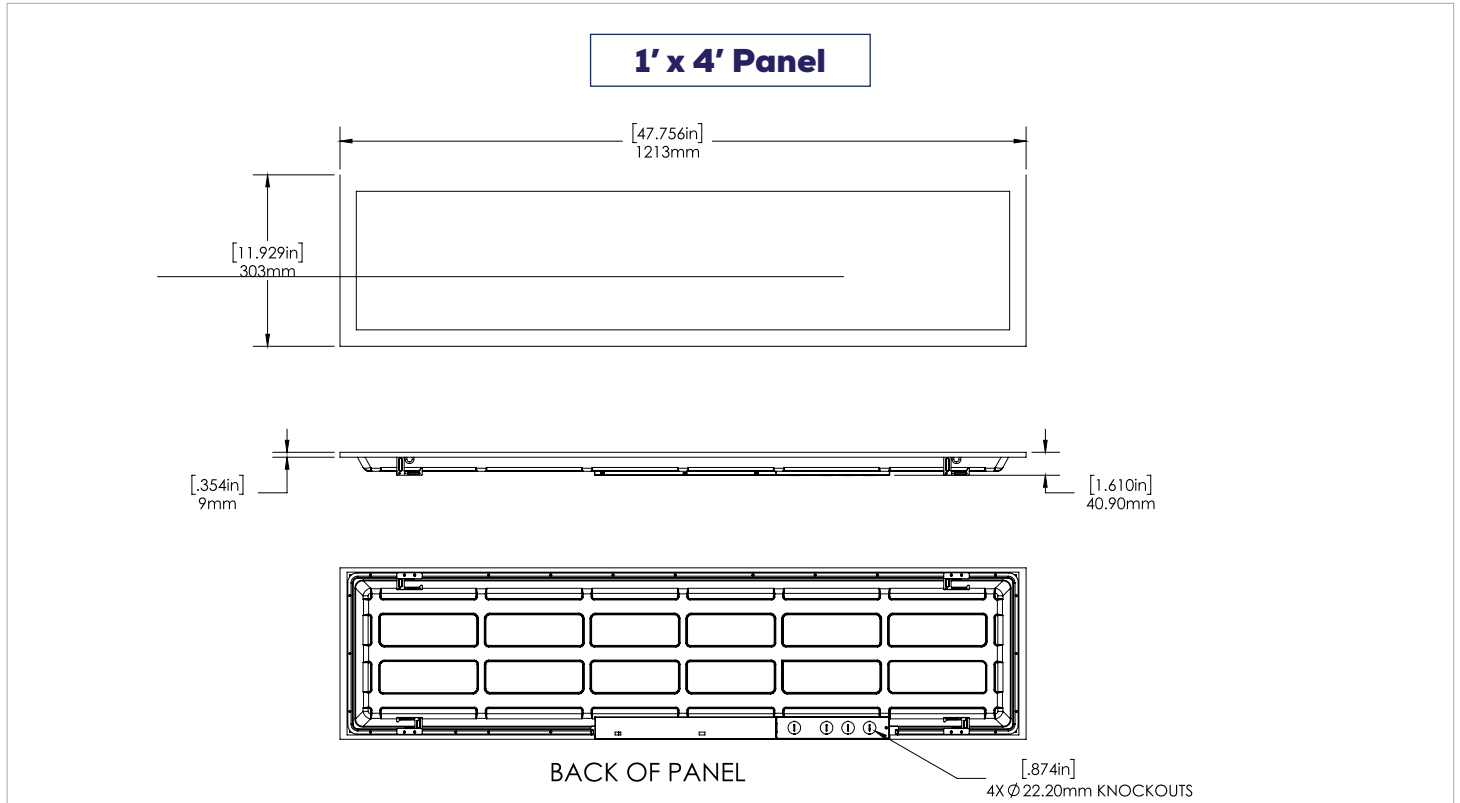

Total Lumens = 3629 Mounting Height = 8 Ft Maximum Calculated Value = 19.14 Fc

DIMENSIONS

Note: Suspension Mounting Accessory Kit has a maximum length of 3.86 ft. and minimum length of 0.58 ft.

SURFACE MOUNTING KIT