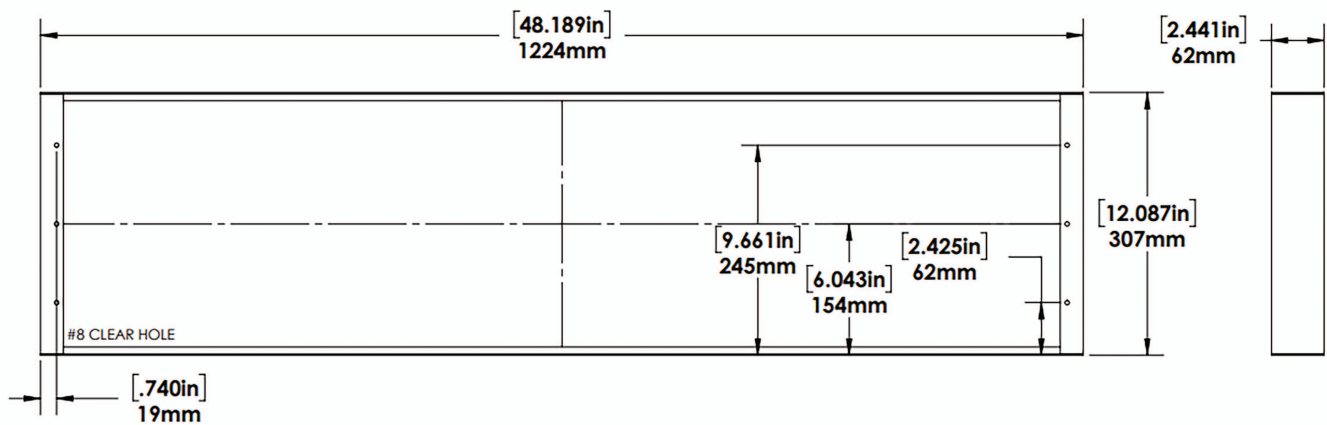

Total Lumens = 3629 Mounting Height = 8 Ft Maximum Calculated Value = 19.14 Fc

DIMENSIONS

Note: Suspension Mounting Accessory Kit has a maximum length of 3.86 ft. and minimum length of 0.58 ft.

SURFACE MOUNTING KIT