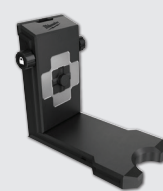

NEW PRODUCTS

GREEN CROSS LINE LASERS AND BRACKETS

3632-21
M12™ Green 360°
3-Plane Laser Kit

3622-21
M12™ Green Cross Line
& Plumb Points Laser Kit

3521-21
USB Rechargeable Green
Cross Line Laser

3510-21
USB Rechargeable Green
3-Point Laser

48-35-1311
360° Laser Bracket

48-35-1313
Laser Track Clip

MX FUEL™ POWER SUPPLY

COMING
SOON!

MXF002
MX FUEL™ CARRY-ON™
3600W/1800W Power Supply

M18 FUEL SAWZALL® RECIP SAW

2821-20
M18 FUEL™ SAWZALL® Recip Saw
(Tool Only)