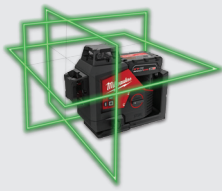

NEW PRODUCTS

GREEN CROSS LINE LASERS AND BRACKETS

3632-21
M12™ Green 360°
3-Plane Laser Kit

3622-21
M12™ Green Cross Line
& Plumb Points Laser Kit

3521-21
USB Rechargeable Green
Cross Line Laser

3510-21
USB Rechargeable Green
3-Point Laser