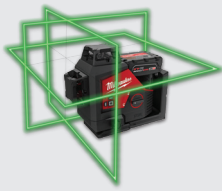

## GREEN CROSS LINE LASERS AND BRACKETS

3632-21  
M12™ Green 360°  
3-Plane Laser Kit

3622-21  
M12™ Green Cross Line  
& Plumb Points Laser Kit

3521-21  
USB Rechargeable Green  
Cross Line Laser

3510-21  
USB Rechargeable Green  
3-Point Laser