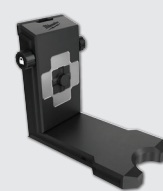

## GREEN CROSS LINE LASERS AND BRACKETS

3632-21  
M12™ Green 360°  
3-Plane Laser Kit

3622-21  
M12™ Green Cross Line  
& Plumb Points Laser Kit

3521-21  
USB Rechargeable Green  
Cross Line Laser

3510-21  
USB Rechargeable Green  
3-Point Laser

48-35-1311  
360° Laser Bracket

48-35-1313  
Laser Track Clip