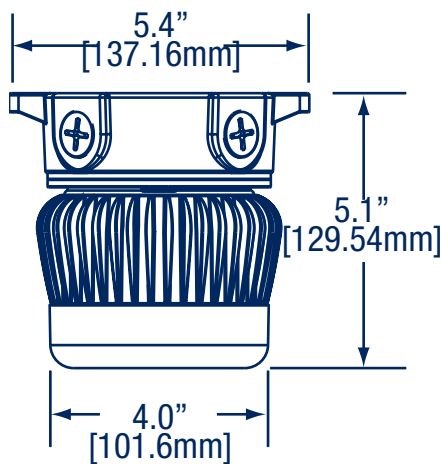

APPLICATIONS

Ideal for industrial and architectural applications such as entrances, stairwells, mandooors, outdoor walkways, tunnels and service areas.

Project	
Type	
Date	
Notes	

SPECIFICATIONS

Construction

Precision die cast aluminum housing with natural aluminum finish. Highly efficient heat sink design maintains the junction temperature significantly below the recommended maximum ratings ensuring extended fixture life. Frosted lens is standard. The fixture is rated IP65 and suitable for outdoor use.

Electrical

Total system wattage of the unit is 14W. The standard unit has a high efficiency driver that operates at 120 - 277V.

LED Configuration

The DVAKS-LED has an LED array that has a lumen output of minimum 1,400 lumens. The LEDs have a standard colour temperature of 5000K, 3000K or 4000K available as options. The LEDs have a CRI of greater than 77 and an operating temperature range of -40°C to +40°C.

Finish

Standard finish is Natural aluminum.

Accessories

Various Globe and Guard Accessories sold separately. Existing incandescent VAKS / DVAKS series globe and guard will fit new LED fixture.

Watts	14W
Lumens	min. 1,400
Efficacy	min. 100 lumens/watt
Certification	cULus, IP65
LED Life	100,000 hours
Colour Temperature	5000K (standard) 4000K (option) 3000K (option)
Warranty	5 Years
Operating temperature	-40°C to +40°C

DIMENSIONAL DATA

DVAKS-LED
Ceiling mount