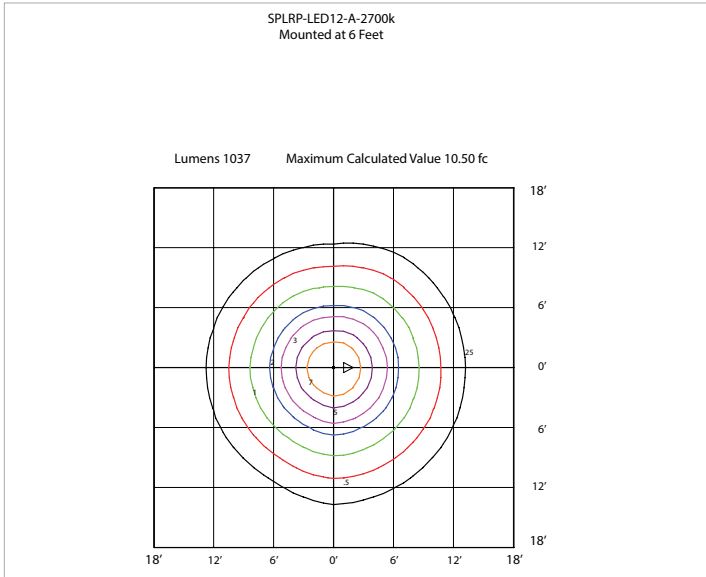

LUMEN MAINTENANCE

SPLRP-LED	>50,000 Hours
-----------	---------------

WEIGHT (lbs)

SPLRP-LED	0.6
-----------	-----

PHOTOMETRICS

MOTION ACTIVATED

ORDERING GUIDE

SPLRP						
WATTS	VOLTAGE	COLOUR TEMP.	FINISH	CONTROLS	Stock Code 080738	
LED12	A - 120V	2.7K - 2700K	WHT - WHITE	SMS - MOTION SENSOR		