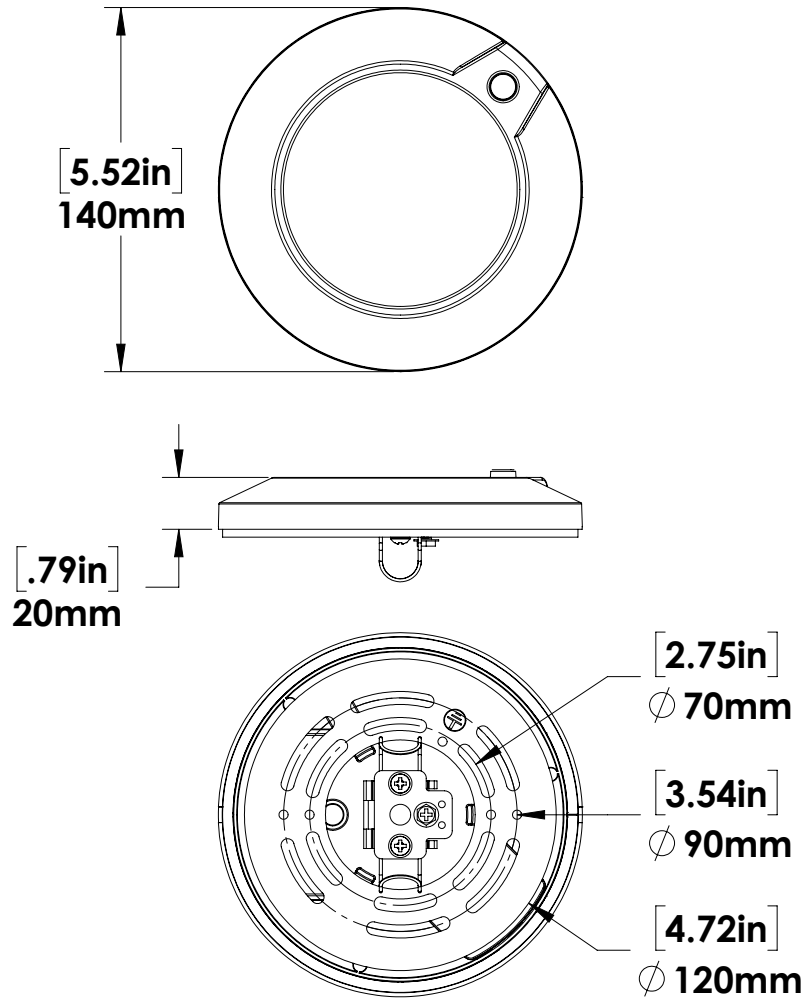

Storage
Sheds

Stairwells

FEATURES

- Contemporary low profile design
- 60 second install, mounts to existing junction boxes.
- Mounts flush to ceiling for indoor or outdoor applications
- Replaces up to 100 watt incandescent lamp delivers 1037 lumens 2700k
- Die cast aluminum housing with polycarbonate lens.
- Sensor is set to leave the light on for 3 minutes of inactivity, after which the light is turned off.
- Rated for damp locations

DIMENSIONS

MOTION ACTIVATED

60 SECOND INSTALLATION

1. Attach universal mounting plate to the junction box.

2. Connect power.

3. Complete installation by snapping fixture onto mounting plate.

AMPERAGE DRAW

CURRENT (A)	
	120V
SPLRP-LED	0.11A

LUMEN MAINTENANCE

SPLRP-LED	>50,000 Hours
-----------	---------------

WEIGHT (lbs)

SPLRP-LED	0.6
-----------	-----

PHOTOMETRICS

MOTION ACTIVATED

ORDERING GUIDE

SPLRP						
WATTS	VOLTAGE	COLOUR TEMP.	FINISH	CONTROLS	Stock Code 080738	
LED12	A - 120V	2.7K - 2700K	WHT - WHITE	SMS - MOTION SENSOR		