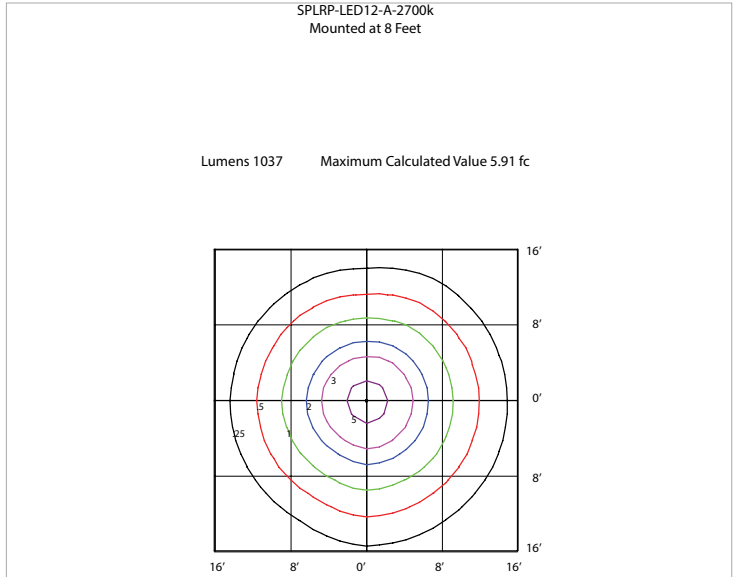

LUMEN MAINTENANCE

SPLRP-LED	>50,000 Hours
-----------	---------------

WEIGHT (lbs)

SPLRP-LED	0.6
-----------	-----

PHOTOMETRICS

MOTION ACTIVATED

ORDERING GUIDE

SPLRP						
WATTS	VOLTAGE	COLOUR TEMP.	FINISH	CONTROLS	Stock Code 080738	
LED12	A - 120V	2.7K - 2700K	WHT - WHITE	SMS - MOTION SENSOR		