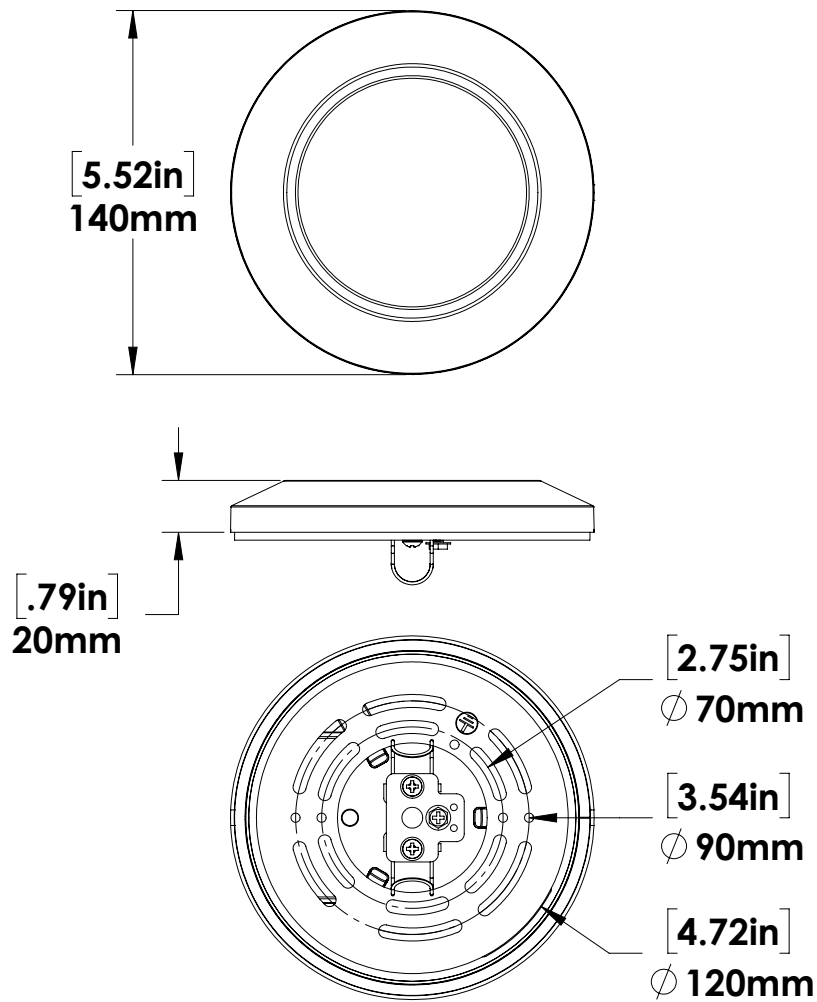

RAB[®] DESIGN

SpaceLite PRO

60 second install, mounts to existing junction boxes.

SPECIFICATIONS

Watts	12
Lumens	1037
Colour Temp.	2700K
Voltage	120V

DESCRIPTION

Slim LED ceiling light with easy installation. Install quickly within 60 seconds.

Hallways

FEATURES

- Contemporary low profile design
- Easy to install in 60 seconds to existing recessed junction box
- Mounts flush to ceiling for indoor or outdoor applications
- Replaces up to 100 watt incandescent lamp delivers 1037 lumens 2700k
- Die cast aluminum housing with polycarbonate lens.
- Rated for damp locations

DIMENSIONS

60 SECOND EASY INSTALLATION

1. Attach universal mounting plate to the junction box.

2. Connect power.

3. Complete installation by snapping fixture onto mounting plate.

AMPERAGE DRAW

CURRENT (A)

120V

SPLRP-LED 0.11A

LUMEN MAINTENANCE

SPLRP-LED >50,000 Hours

WEIGHT (lbs)

SPLRP-LED 0.6

PHOTOMETRICS

ORDERING GUIDE

SPLRP	WATTS	VOLTAGE	COLOUR TEMP.	FINISH	Stock Code 080737
	LED12	A - 120V	2.7K - 2700K	WHT - WHITE	