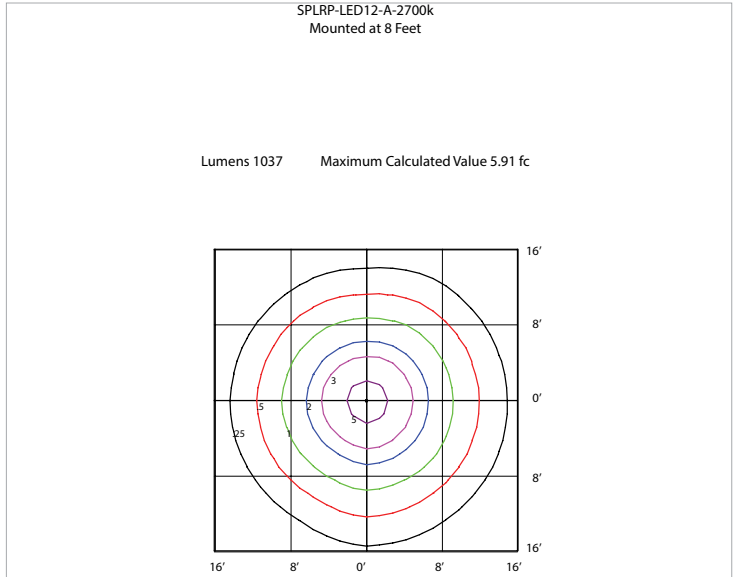

SPLRP-LED 0.11A

LUMEN MAINTENANCE

SPLRP-LED >50,000 Hours

WEIGHT (lbs)

SPLRP-LED 0.6

PHOTOMETRICS

ORDERING GUIDE

SPLRP	WATTS	VOLTAGE	COLOUR TEMP.	FINISH	Stock Code 080737
	LED12	A - 120V	2.7K - 2700K	WHT - WHITE	