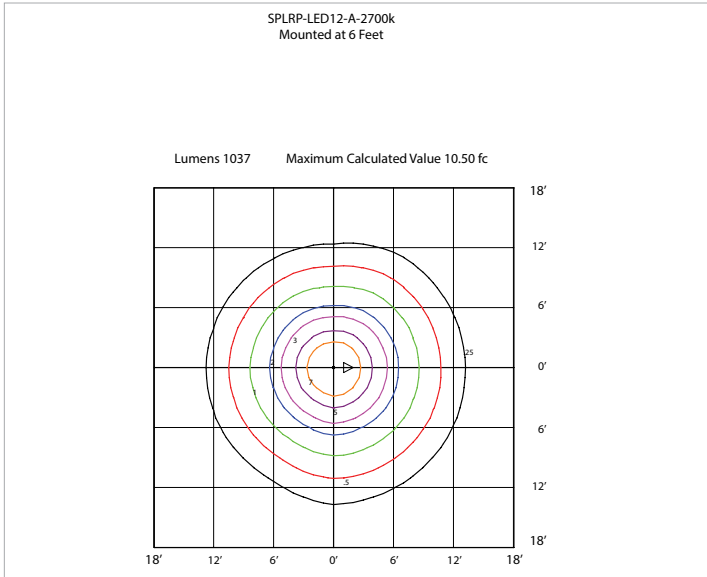

SPLRP-LED 0.11A

LUMEN MAINTENANCE

SPLRP-LED >50,000 Hours

WEIGHT (lbs)

SPLRP-LED 0.6

PHOTOMETRICS

ORDERING GUIDE

SPLRP	WATTS	VOLTAGE	COLOUR TEMP.	FINISH	Stock Code 080737
	LED12	A - 120V	2.7K - 2700K	WHT - WHITE	