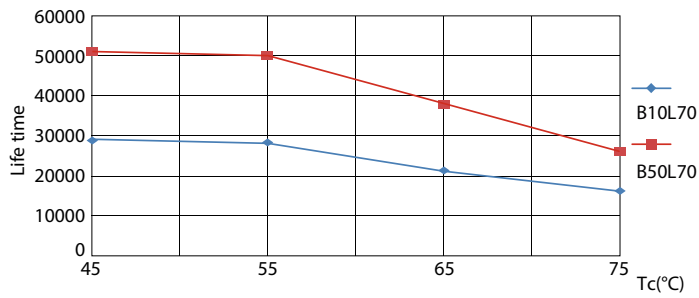

Mains DLC 17W 2000-2100lm 3000_5000K ND