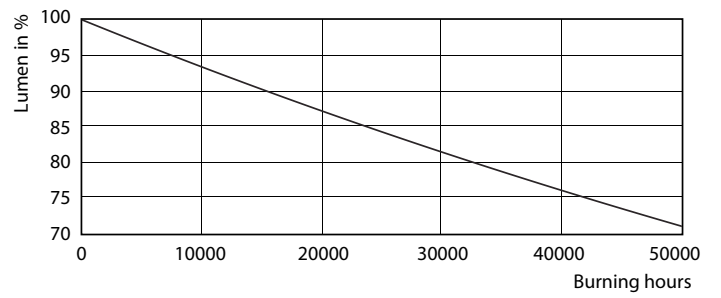

CorePro LEDtube InstantFit T8

Lifetime

Mains DLC 17W 2000-2100lm 3000_5000K ND

Mains DLC 17W 2000-2100lm 3000 5000K ND