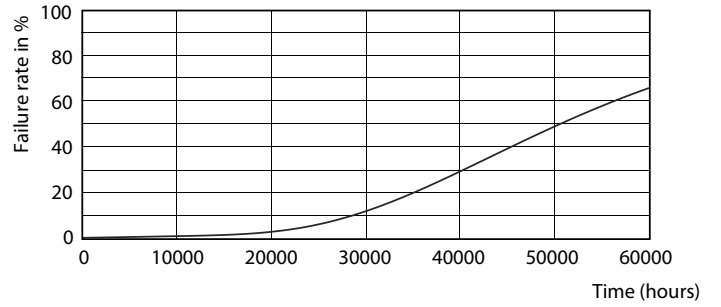

Photometric data

General Uniform Lighting

Mains DLC 17W 2000-2100lm 3000_5000K ND

Mains DLC 120-277V 17W 2100lm 5000K ND

LEDtube 1200mm 12W G13/850

CorePro LEDtube InstantFit T8

Lifetime

Mains DLC 17W 2000-2100lm 3000_5000K ND