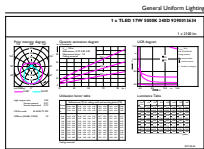

Product data

General Information		Power Factor (Nom)		0.9
Base	G13 [Medium Bi-Pin Fluorescent]	Voltage (Nom)	120-277 V	
Nominal Lifetime (Nom)	50000 h	Temperature		
Switching Cycle	50000X	T-Ambient (Max)	45 °C	
B50L70	50000 h	T-Ambient (Min)	-20 °C	
Light Technical		T-Storage (Max)	65 °C	
Color Code	850 [CCT of 5000K]	T-Storage (Min)	-40 °C	
Initial lumen (Nom)	2100 lm	T-Case Maximum (Nom)	55 °C	
Luminous Flux (Rated) (Nom)	2100 lm	Controls and Dimming		
Correlated Color Temperature (Nom)	5000 K	Dimmable	No	
Color Consistency	<6	Mechanical and Housing		
Color Rendering Index (Nom)	80	Product Length	1200 mm	
LLMF At End Of Nominal Lifetime (Nom)	70 %	Approval and Application		
Operating and Electrical		Energy Saving Product	Yes	
Input Frequency	50 to 60 Hz	Approbation Marks	UL certificate RoHS compliance	
Power (Rated) (Nom)	17 W			
Lamp Current (Nom)	146 mA			
Starting Time (Nom)	1 s			
Warm Up Time to 60% Light (Nom)	1 s			

Material Nr. (12NC)	929001363404
Net Weight (Piece)	0.215 kg
Model Number	9290013634

Dimensional drawing

TLED IF CorePro 4ft 2100lm 5000K

Product	D1	D2	A1	A2	A3
17T8 PRO LED/48-5000 BB G 1PK 10/1	25.7 mm	26 mm	1200 mm	1207 mm	1214 mm

Photometric data

General Uniform Lighting

Mains DLC 17W 2000-2100lm 3000_5000K ND

Mains DLC 120-277V 17W 2100lm 5000K ND

LEDtube 1200mm 12W G13/850

CorePro LEDtube InstantFit T8

Lifetime

Mains DLC 17W 2000-2100lm 3000_5000K ND