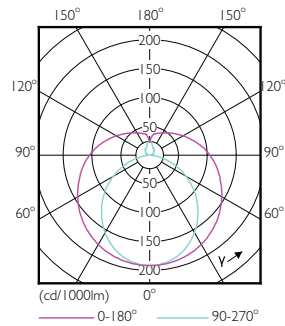

Mains DLC 17W 2000-2100lm 3000_5000K ND