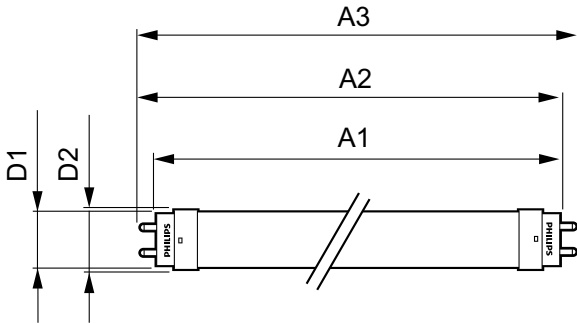

Product data

General Information		Power Factor (Nom)		0.9
Base	G13 [Medium Bi-Pin Fluorescent]	Voltage (Nom)	120-277 V	
Nominal Lifetime (Nom)	50000 h	Temperature		
Switching Cycle	50000X	T-Ambient (Max)	45 °C	
B50L70	50000 h	T-Ambient (Min)	-20 °C	
Light Technical		T-Storage (Max)	65 °C	
Color Code	850 [CCT of 5000K]	T-Storage (Min)	-40 °C	
Initial lumen (Nom)	2100 lm	T-Case Maximum (Nom)	55 °C	
Luminous Flux (Rated) (Nom)	2100 lm	Controls and Dimming		
Correlated Color Temperature (Nom)	5000 K	Dimmable	No	
Color Consistency	<6	Mechanical and Housing		
Color Rendering Index (Nom)	80	Product Length	1200 mm	
LLMF At End Of Nominal Lifetime (Nom)	70 %	Approval and Application		
Operating and Electrical		Energy Saving Product	Yes	
Input Frequency	50 to 60 Hz	Approbation Marks	UL certificate RoHS compliance	
Power (Rated) (Nom)	17 W			
Lamp Current (Nom)	146 mA			
Starting Time (Nom)	1 s			
Warm Up Time to 60% Light (Nom)	1 s			

CorePro LEDtube InstantFit T8

Product Data

Order product name	17T8 PRO LED/48-5000 BB G 1PK 10/1
EAN/UPC - Product	046677471774
Order code	471771
Numerator - Quantity Per Pack	1
Numerator - Packs per outer box	10

Material Nr. (12NC)	929001363404
Net Weight (Piece)	0.215 kg
Model Number	9290013634

Dimensional drawing

TLED IF CorePro 4ft 2100lm 5000K

Product	D1	D2	A1	A2	A3
17T8 PRO LED/48-5000 BB G 1PK 10/1	25.7 mm	26 mm	1200 mm	1207 mm	1214 mm