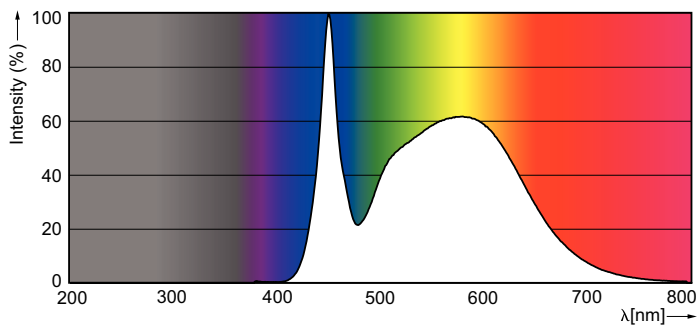

Product data

General Information		Power Factor (Nom)		0.9
Base	G13 [Medium Bi-Pin Fluorescent]	Voltage (Nom)	120-277 V	
Nominal Lifetime (Nom)	50000 h	Temperature		
Switching Cycle	50000X	T-Ambient (Max)	45 °C	
B50L70	50000 h	T-Ambient (Min)	-20 °C	
Light Technical		T-Storage (Max)	65 °C	
Color Code	850 [CCT of 5000K]	T-Storage (Min)	-40 °C	
Initial lumen (Nom)	2100 lm	T-Case Maximum (Nom)	55 °C	
Luminous Flux (Rated) (Nom)	2100 lm	Controls and Dimming		
Correlated Color Temperature (Nom)	5000 K	Dimmable	No	
Color Consistency	<6	Mechanical and Housing		
Color Rendering Index (Nom)	80	Product Length	1200 mm	
LLMF At End Of Nominal Lifetime (Nom)	70 %	Approval and Application		
Operating and Electrical		Energy Saving Product	Yes	
Input Frequency	50 to 60 Hz	Approbation Marks	UL certificate RoHS compliance	
Power (Rated) (Nom)	17 W			
Lamp Current (Nom)	146 mA			
Starting Time (Nom)	1 s			
Warm Up Time to 60% Light (Nom)	1 s			

Photometric data

General Uniform Lighting

Mains DLC 17W 2000-2100lm 3000_5000K ND

Mains DLC 120-277V 17W 2100lm 5000K ND

LEDtube 1200mm 12W G13/850

CorePro LEDtube InstantFit T8

Lifetime

Mains DLC 17W 2000-2100lm 3000_5000K ND