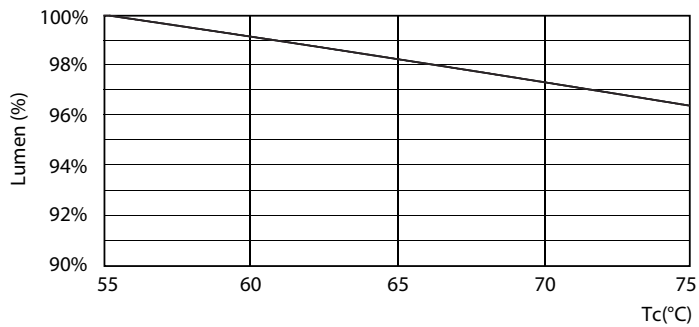

Mains DLC 17W 2000-2100lm 3000_5000K ND

Mains DLC 17W 2000-2100lm 3000 5000K ND

Mains DLC 17W 2000-2100lm 3000 5000K ND