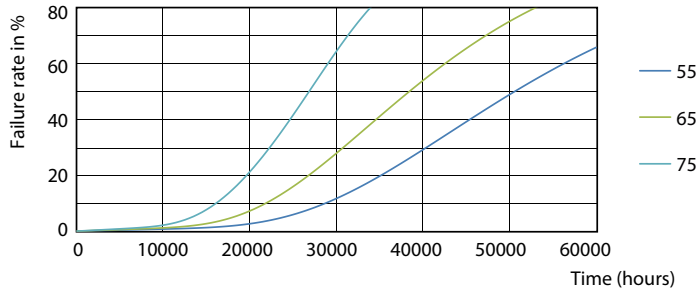

Photometric data

General Uniform Lighting

Mains DLC 17W 2000-2100lm 3000_5000K ND

Mains DLC 120-277V 17W 2100lm 5000K ND

LEDtube 1200mm 12W G13/850

CorePro LEDtube InstantFit T8

Lifetime

Mains DLC 17W 2000-2100lm 3000_5000K ND