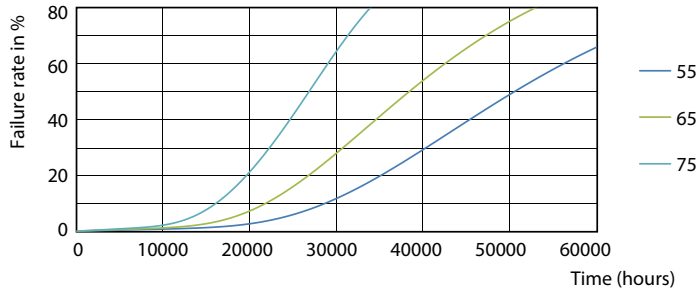

Photometric data

General Uniform Lighting

Mains DLC 17W 2000-2100lm 3000_5000K ND

Mains DLC 120-277V 17W 2000lm 3500K ND

LED InstantFit PL-C/T 100mm 10.5 W /835

CorePro LEDtube InstantFit T8

Lifetime

Mains DLC 17W 2000-2100lm 3000_5000K ND