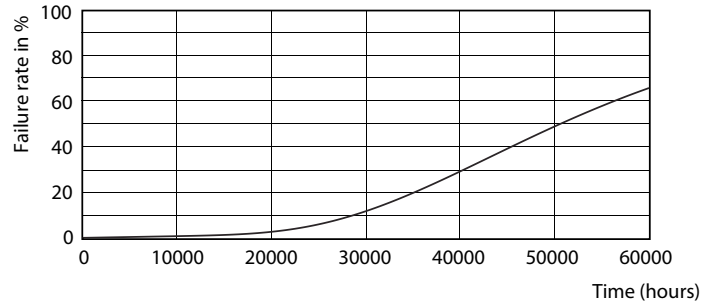

Product data

General Information		Power Factor (Nom)		0.9
Base	G13 [Medium Bi-Pin Fluorescent]	Voltage (Nom)		120-277 V
Nominal Lifetime (Nom)	50000 h	Temperature		
Switching Cycle	50000X	T-Ambient (Max)		45 °C
B50L70	50000 h	T-Ambient (Min)		-20 °C
Light Technical		T-Storage (Max)		65 °C
Color Code	835 [CCT of 3500K]	T-Storage (Min)		-40 °C
Initial lumen (Nom)	2000 lm	T-Case Maximum (Nom)		55 °C
Luminous Flux (Rated) (Nom)	2000 lm	Controls and Dimming		
Correlated Color Temperature (Nom)	3500 K	Dimmable		No
Color Consistency	<6	Mechanical and Housing		
Color Rendering Index (Nom)	80	Product Length		1200 mm
LLMF At End Of Nominal Lifetime (Nom)	70 %	Approval and Application		
Operating and Electrical		Energy Saving Product		Yes
Input Frequency	50 to 60 Hz	Approbation Marks		UL certificate RoHS compliance
Power (Rated) (Nom)	17 W			
Lamp Current (Nom)	146 mA			
Starting Time (Nom)	1 s			
Warm Up Time to 60% Light (Nom)	1 s			

Photometric data

General Uniform Lighting

Mains DLC 17W 2000-2100lm 3000_5000K ND

Mains DLC 120-277V 17W 2000lm 3500K ND

LED InstantFit PL-C/T 100mm 10.5 W /835

CorePro LEDtube InstantFit T8

Lifetime

Mains DLC 17W 2000-2100lm 3000_5000K ND