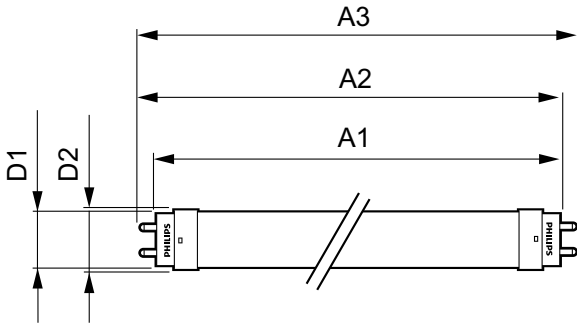

Product data

General Information		Power Factor (Nom)		0.9
Base	G13 [Medium Bi-Pin Fluorescent]	Voltage (Nom)		120-277 V
Nominal Lifetime (Nom)	50000 h	Temperature		
Switching Cycle	50000X	T-Ambient (Max)		45 °C
B50L70	50000 h	T-Ambient (Min)		-20 °C
Light Technical		T-Storage (Max)		65 °C
Color Code	835 [CCT of 3500K]	T-Storage (Min)		-40 °C
Initial lumen (Nom)	2000 lm	T-Case Maximum (Nom)		55 °C
Luminous Flux (Rated) (Nom)	2000 lm	Controls and Dimming		
Correlated Color Temperature (Nom)	3500 K	Dimmable		No
Color Consistency	<6	Mechanical and Housing		
Color Rendering Index (Nom)	80	Product Length		1200 mm
LLMF At End Of Nominal Lifetime (Nom)	70 %	Approval and Application		
Operating and Electrical		Energy Saving Product		Yes
Input Frequency	50 to 60 Hz	Approbation Marks		UL certificate RoHS compliance
Power (Rated) (Nom)	17 W			
Lamp Current (Nom)	146 mA			
Starting Time (Nom)	1 s			
Warm Up Time to 60% Light (Nom)	1 s			

CorePro LEDtube InstantFit T8

Product Data

Order product name	17T8 PRO LED/48-3500 BB G 1PK 10/1
EAN/UPC - Product	046677471750
Order code	471755
Numerator - Quantity Per Pack	1
Numerator - Packs per outer box	10

Material Nr. (12NC)	929001363204
Net Weight (Piece)	0.215 kg
Model Number	9290013632

Dimensional drawing

TLED IF CorePro 4ft 2000lm 3500K

Product	D1	D2	A1	A2	A3
17T8 PRO LED/48-3500 BB G 1PK 10/1	25.7 mm	26 mm	1200 mm	1207 mm	1214 mm