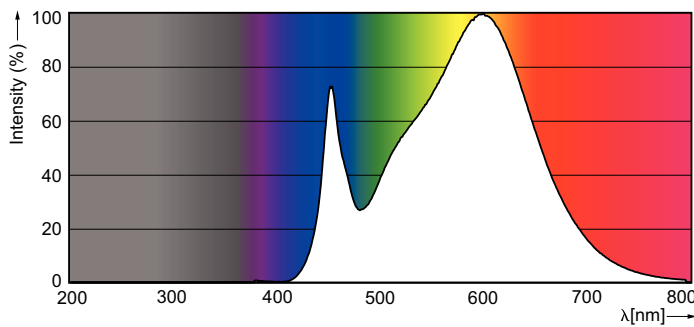

Product data

General Information		Power Factor (Nom)		0.9
Base	G13 [Medium Bi-Pin Fluorescent]	Voltage (Nom)		120-277 V
Nominal Lifetime (Nom)	50000 h	Temperature		
Switching Cycle	50000X	T-Ambient (Max)		45 °C
B50L70	50000 h	T-Ambient (Min)		-20 °C
Light Technical		T-Storage (Max)		65 °C
Color Code	835 [CCT of 3500K]	T-Storage (Min)		-40 °C
Initial lumen (Nom)	2000 lm	T-Case Maximum (Nom)		55 °C
Luminous Flux (Rated) (Nom)	2000 lm	Controls and Dimming		
Correlated Color Temperature (Nom)	3500 K	Dimmable		No
Color Consistency	<6	Mechanical and Housing		
Color Rendering Index (Nom)	80	Product Length		1200 mm
LLMF At End Of Nominal Lifetime (Nom)	70 %	Approval and Application		
Operating and Electrical		Energy Saving Product		Yes
Input Frequency	50 to 60 Hz	Approbation Marks		UL certificate RoHS compliance
Power (Rated) (Nom)	17 W			
Lamp Current (Nom)	146 mA			
Starting Time (Nom)	1 s			
Warm Up Time to 60% Light (Nom)	1 s			

Photometric data

General Uniform Lighting

Mains DLC 17W 2000-2100lm 3000_5000K ND

Mains DLC 120-277V 17W 2000lm 3500K ND

LED InstantFit PL-C/T 100mm 10.5 W /835

CorePro LEDtube InstantFit T8

Lifetime

Mains DLC 17W 2000-2100lm 3000_5000K ND