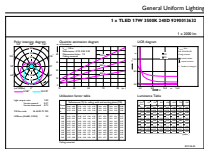

Product data

General Information		Power Factor (Nom)		0.9
Base	G13 [Medium Bi-Pin Fluorescent]	Voltage (Nom)		120-277 V
Nominal Lifetime (Nom)	50000 h	Temperature		
Switching Cycle	50000X	T-Ambient (Max)		45 °C
B50L70	50000 h	T-Ambient (Min)		-20 °C
Light Technical		T-Storage (Max)		65 °C
Color Code	835 [CCT of 3500K]	T-Storage (Min)		-40 °C
Initial lumen (Nom)	2000 lm	T-Case Maximum (Nom)		55 °C
Luminous Flux (Rated) (Nom)	2000 lm	Controls and Dimming		
Correlated Color Temperature (Nom)	3500 K	Dimmable		No
Color Consistency	<6	Mechanical and Housing		
Color Rendering Index (Nom)	80	Product Length		1200 mm
LLMF At End Of Nominal Lifetime (Nom)	70 %	Approval and Application		
Operating and Electrical		Energy Saving Product		Yes
Input Frequency	50 to 60 Hz	Approbation Marks		UL certificate RoHS compliance
Power (Rated) (Nom)	17 W			
Lamp Current (Nom)	146 mA			
Starting Time (Nom)	1 s			
Warm Up Time to 60% Light (Nom)	1 s			

Material Nr. (12NC)	929001363204
Net Weight (Piece)	0.215 kg
Model Number	9290013632

Dimensional drawing

TLED IF CorePro 4ft 2000lm 3500K

Product	D1	D2	A1	A2	A3
17T8 PRO LED/48-3500 BB G 1PK 10/1	25.7 mm	26 mm	1200 mm	1207 mm	1214 mm

Photometric data

General Uniform Lighting

Mains DLC 17W 2000-2100lm 3000_5000K ND

Mains DLC 120-277V 17W 2000lm 3500K ND

LED InstantFit PL-C/T 100mm 10.5 W /835

CorePro LEDtube InstantFit T8

Lifetime

Mains DLC 17W 2000-2100lm 3000_5000K ND