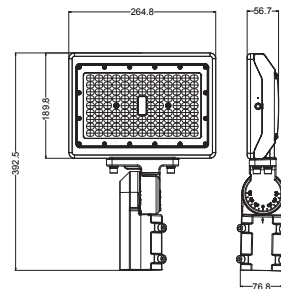

### DIMENSIONS

Yoke Mount (Standard)

Knuckle Mount (Sold Separately)

Slip Fit (Sold Separately)

### CONSTRUCTION

Housing	Die-Cast Aluminum
Finish	Bronze
IP Rating	IP65
Carton Weight	15.5 kg
Carton Qty	5
Carton Dimensions	394 x 338 x 362 mm