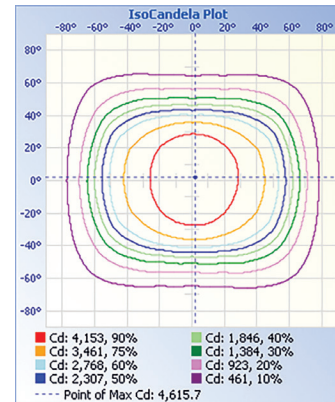

ISOCANDELA

ILLUMINANCE AT A DISTANCE

	Center Beam fc	Beam Width
17.0ft	15.9 fc	32.4 ft 51.9 ft
34.0ft	3.99 fc	64.7 ft 103.8 ft
51.0ft	1.77 fc	97.1 ft 155.6 ft
68.0ft	1.00 fc	129.5 ft 207.5 ft
85.0ft	0.64 fc	161.9 ft 259.4 ft
102.0ft	0.44 fc	194.2 ft 311.3 ft

■ Vert. Spread: 87.2°
■ Horiz. Spread: 113.5°

Western Canada Warehouse: 121-1647 Broadway Street, Port Coquitlam, BC V3C 6P8 | ordersbc@csc-led.com