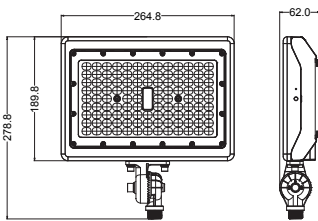

### DIMENSIONS

Yoke Mount (Standard)

Knuckle Mount (Sold Separately)

Slip Fit (Sold Separately)

### CONSTRUCTION

Housing	Die-Cast Aluminum
Finish	Bronze
IP Rating	IP65
Carton Weight	15.5 kg
Carton Qty	5
Carton Dimensions	394 x 338 x 362 mm