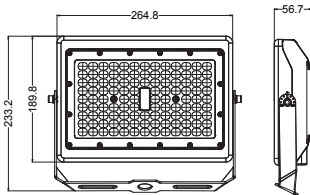

### DIMENSIONS

Yoke Mount (Standard)

Knuckle Mount (Sold Separately)

Slip Fit (Sold Separately)