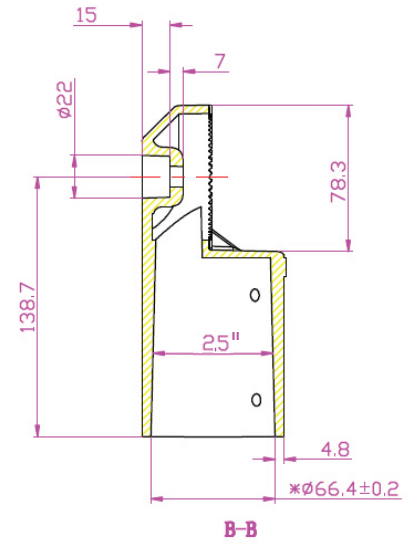

Slip Fit Mount

Concorde Series Flood / Area Light

All field-interchangeable mounts are sold separately.
Can fit up to 2.5 OD poles/tennon

FL04-SF

FL04-SF-WH

NOTE: If ordering this mount for the 450W Concorde Flood/Area Light, please advise our order desk.
You will require an adapter and this will be sent to you at no extra charge (FL04-450W-RA)

A-A

Accepts up to 2.5" OD
Min 1 1/4" OD

1:2

B-B

100W - 150W

Concorde series Flood / Area Light

200W - 300W

Concorde series Flood / Area Light