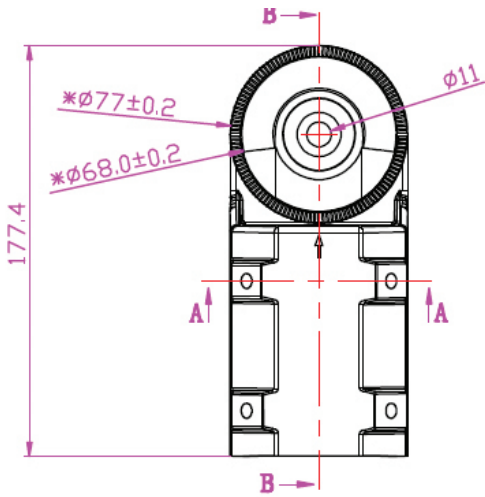

Slip Fit Mount

Concorde Series Flood / Area Light

All field-interchangeable mounts are sold separately.
Can fit up to 2.5 OD poles/tennon

FL04-SF

FL04-SF-WH

NOTE: If ordering this mount for the 450W Concorde Flood/Area Light, please advise our order desk.
You will require an adapter and this will be sent to you at no extra charge (FL04-450W-RA)

A-A

Accepts up to 2.5" OD
Min 1 1/4" OD

1:2

B-B

100W - 150W

Concorde series Flood / Area Light

200W - 300W

Concorde series Flood / Area Light