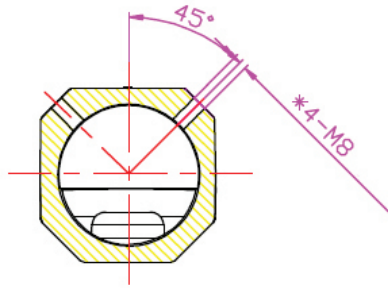

Slip Fit Mount

Concorde Series Flood / Area Light

All field-interchangeable mounts are sold separately.
Can fit up to 2.5 OD poles/tennon

FL04-SF

FL04-SF-WH

NOTE: If ordering this mount for the 450W Concorde Flood/Area Light, please advise our order desk.
You will require an adapter and this will be sent to you at no extra charge (FL04-450W-RA)

A-A

Accepts up to 2.5" OD
Min 1 1/4" OD

1:2

B-B

100W - 150W

Concorde series Flood / Area Light

200W - 300W

Concorde series Flood / Area Light