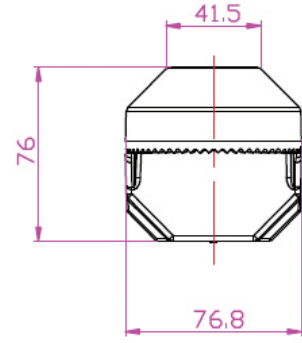

Slip Fit Mount

Concorde Series Flood / Area Light

All field-interchangeable mounts are sold separately.
Can fit up to 2.5 OD poles/tennon

FL04-SF

FL04-SF-WH

NOTE: If ordering this mount for the 450W Concorde Flood/Area Light, please advise our order desk.
You will require an adapter and this will be sent to you at no extra charge (FL04-450W-RA)

A-A

Accepts up to 2.5" OD
Min 1 1/4" OD

1:2

B-B

100W - 150W

Concorde series Flood / Area Light

200W - 300W

Concorde series Flood / Area Light