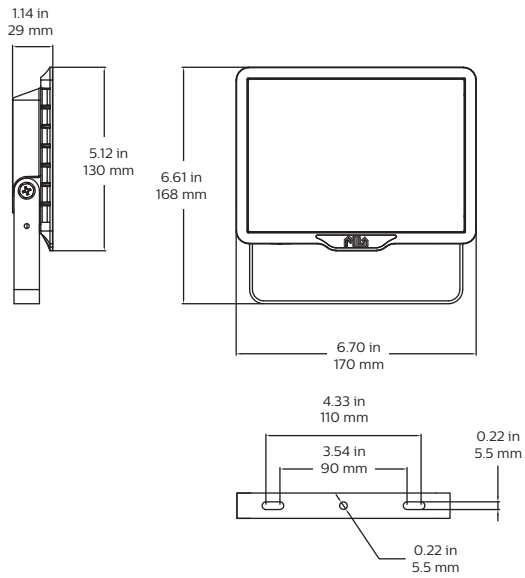

Technical specifications

Nominal power	10W, 30W, 50W, 70W
Nominal lumens	850, 2550, 4250, 5950 lumens
Input voltage	120VAC
CCT	4000K
CRI	80
Beam spread	Symmetrical wide beam 120°
Power connection	3-wire flexible cable (FL10/FL30/FL50 with 0.3 meter flexible cable length, FL70 with 0.5 meter flexible cable length)
Material and finishing	Die-cast aluminum housing with textured black finish, textured tempered glass lens
Mounting	Yoke

Weights	FL10: 0.28 lbs FL30: 0.56 lbs FL50: 0.79 lbs FL70: 1.23 lbs
Operating temperature range	-40°C to +40°C
Safety class	I
IP/IK rating	IP65 / IK06
Compliance	cETLus
Warranty	3-year limited warranty

Dimensions

10W

30W

50W

70W