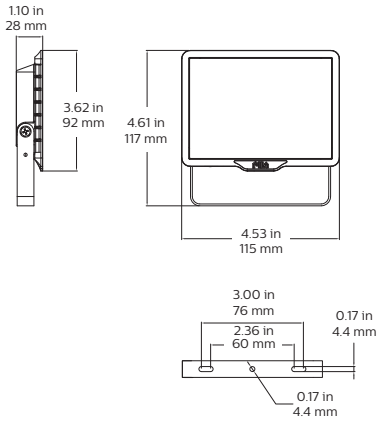

Technical specifications

Nominal power	10W, 30W, 50W, 70W
Nominal lumens	850, 2550, 4250, 5950 lumens
Input voltage	120VAC
CCT	4000K
CRI	80
Beam spread	Symmetrical wide beam 120°
Power connection	3-wire flexible cable (FL10/FL30/FL50 with 0.3 meter flexible cable length, FL70 with 0.5 meter flexible cable length)
Material and finishing	Die-cast aluminum housing with textured black finish, textured tempered glass lens
Mounting	Yoke

Dimensions

10W

30W

50W

70W