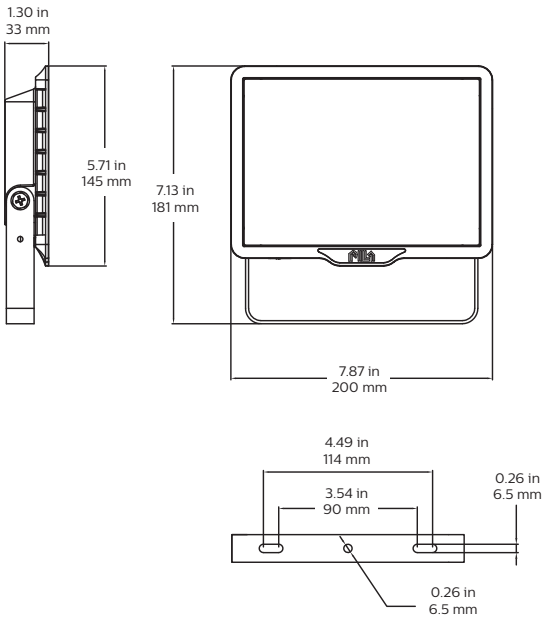

Technical specifications

Nominal power	10W, 30W, 50W, 70W
Nominal lumens	850, 2550, 4250, 5950 lumens
Input voltage	120VAC
CCT	4000K
CRI	80
Beam spread	Symmetrical wide beam 120°
Power connection	3-wire flexible cable (FL10/FL30/FL50 with 0.3 meter flexible cable length, FL70 with 0.5 meter flexible cable length)
Material and finishing	Die-cast aluminum housing with textured black finish, textured tempered glass lens
Mounting	Yoke

Dimensions

10W

30W

50W

70W