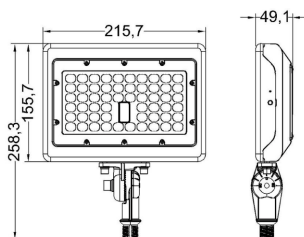

### DIMENSIONS

Yoke Mount (Standard)

Knuckle Mount (Sold Separately)

### ILLUMINANCE AT A DISTANCE

Distance	Illuminance at a Distance	
	Center Beam fc	Beam Width
17.0ft	9.32 fc	29.0 ft 53.8 ft
34.0ft	2.33 fc	58.0 ft 107.6 ft
51.0ft	1.04 fc	87.0 ft 161.4 ft
68.0ft	0.58 fc	116.0 ft 215.2 ft
85.0ft	0.37 fc	145.0 ft 269.0 ft
102.0ft	0.26 fc	174.0 ft 322.8 ft