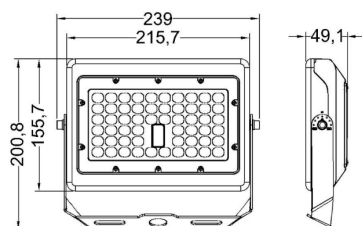

### DIMENSIONS

Yoke Mount (Standard)

Knuckle Mount (Sold Separately)