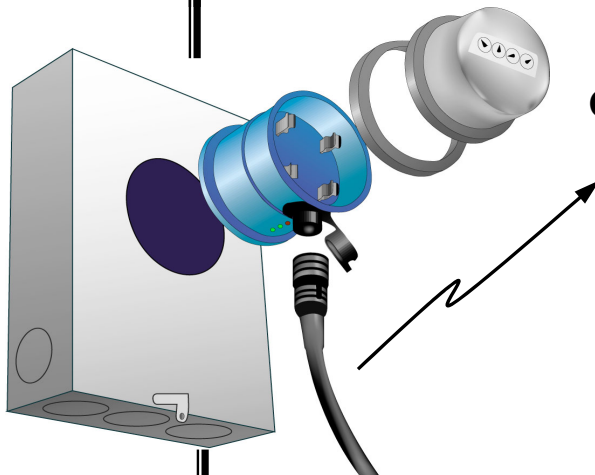

**Pricing based on Standard cable L14-20, 20' length, L14-30, 20' length OR L14-50, 20' Length. (See illustrations and ordering information below)*

Generlok™ cable length and connection options are shown below. Please call out the version you need when placing your order.

L14-20
Locking

L14-30
Locking

14-50
Straight

GenerLok Cord

Connector End:
 1 - Locking L14-20 Amp
 2 - Locking L14-30 Amp
 3 - Locking L14-50 Amp

- 20 - 20' long (Standard stock item, included in set price above)
 - 40 - 40' long (Custom, Additional \$50.00 to set prices above)
 - 60 - 60' long (Custom, Additional \$100.00 to set prices above)
 - 80 - 80' long (Custom, Additional \$150.00 to set prices above)
 - 00 - 100' long (Custom, Additional \$200.00 to set prices above)*
- *100' is longest recommended cord length available. **10AWG ONLY**

Example: **GLC20-2** GenerLok Cord 20' long with Locking 30 Amp Connector

Stand Alone Cord Pricing**:	
20 - 20' long, 20 or 30 Amp Connector	\$135
40 - 40' long, 20 or 30 Amp Connector	\$165
60 - 60' long, 20 or 30 Amp Connector	\$195
80 - 80' long, 20 or 30 Amp Connector	\$225
00 - 100' long, 20 or 30 Amp Connector	\$275