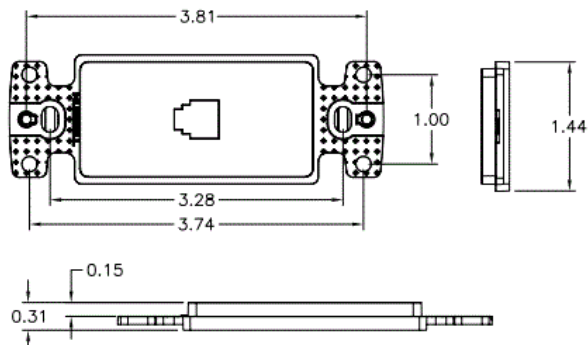

netSELECT

Wallplates

Molded-In Voice and Data Decorator Frame

Features

- High Impact-Resistant Thermoplastic Construction
- Aesthetically Pleasing, Molded-In Appearance

Ordering Information

Description	Color	UPC Number	CatalogNumber
Molded-In Voice and Data Decorator Frame, One RJ11 Jack, 6P6C, Screw Termination	White	883778501760	NS771W

Listings

Meets FCC part 68
UL Listed
CSA Certified
RoHS Compliant

Specifications

Material	High-Impact Resistant Thermoplastic
Jack	One RJ11
Position	6
Conductors	4
Termination Style	Screw

Complementary Products

Wallplate	NP26W
-----------	-------

Online Resources

Customer Use Drawing
eCatalog

HUBBELL

Dimensions in Inches (mm)

Hubbell Wiring Device-Kellems • Hubbell Incorporated (Delaware) • 40 Waterview Drive • Shelton, CT 06484