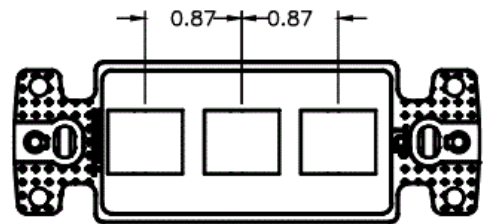

netSELECT

Wallplates

Decorator Frame

Features

- Fit Industry Standard Rectangular (GFCI) Style Openings
- Accept All Hubbell Jacks and Audio/Video Connectors
- Instant Communication Mounting Capabilities Within a Rectangular (GFCI) or Duplex Electrical Design
- Tamper-Resistant, Rear Keystone Mounting

Ordering Information

Description	Color	UPC Number	CatalogNumber
Decorator Frames, 3-Port	White	883778501050	NS613W

Listings

UL Listed
CSA Certified
RoHS Compliant

Specifications

Material	High-Impact Thermoplastic
Finish	High Gloss
Mounting	Tamper-resistant, flush keystone

Applications

Standard residential and commercial NEMA rectangular "GFCI" style face plates
Fire-rated poke through with pedestal
Surface Raceway
Service poles and in-floor boxes

Complementary Products

Decorator Wallplate	NP26W
---------------------	-------

Online Resources

eCatalog

HUBBELL

Dimensions in Inches (mm)

Hubbell Wiring Device-Kellems • Hubbell Incorporated (Delaware) • 40 Waterview Drive • Shelton, CT 06484

Phone (800) 288-6000 • Fax (800) 255-1031 • Specifications subject to change without notice.