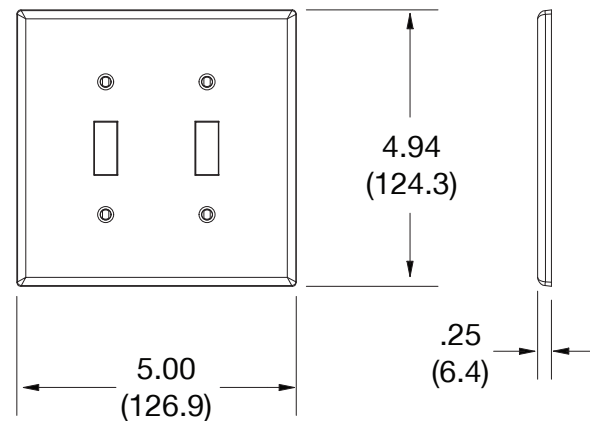

### Ordering Information

Description	Gang	Color	UPC Number	Catalog Number
Mid-size toggle wallplate, smooth satin finish, for use with 2 toggle switches	2	White	883778314155	PJ2W

### Specifications

Material	Polycarbonate thermoplastic
Thickness	.25 (6.4)
Orientation	Orientation
Mounting	Screw
Mounting Screws	Painted steel
Dimensions	4.94 in x 5.00 in x 0.25 in
Flammability	UL 94 V2