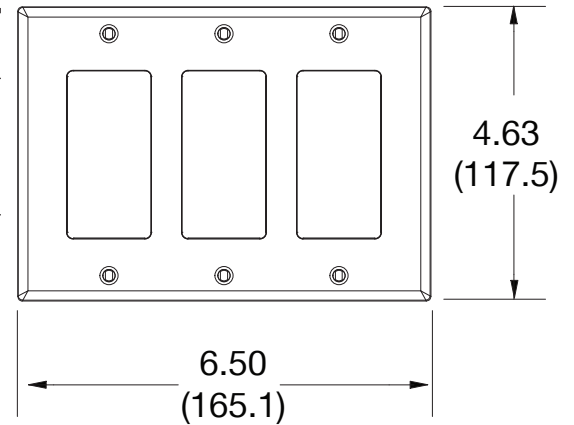

### Ordering Information

Description	Gang	Color	UPC Number	Catalog Number
Decorator wallplate, smooth satin finish, for use with 3 decorator devices	3	Black	883778311888	P263BK

### Specifications

Material	Polycarbonate thermoplastic
Thickness	.25 (6.4)
Orientation	Orientation
Mounting	Screw
Mounting Screws	Painted steel
Dimensions	4.63 in x 6.50 in x 0.25 in
Flammability	UL 94 V2