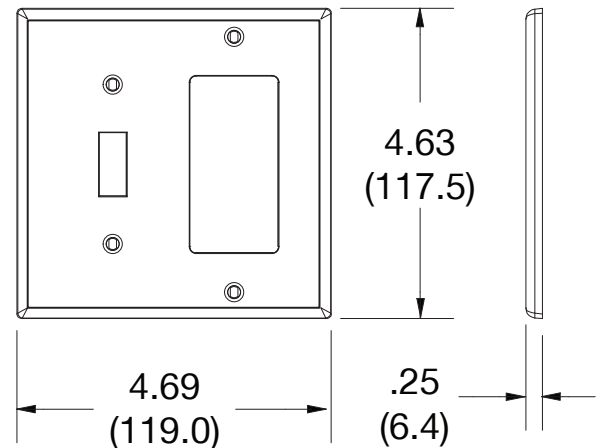

Wallplate Toggle Switch and Decorator Receptacle 2-Gang

Features

- High-impact, self-extinguishing polycarbonate material
- More rigid; sharp lines and less dimpling
- Smooth satin finish; blends into wall with an optimum finish

Ordering Information

Description	Gang	Color	UPC Number	Catalog Number
Toggle and receptacle, smooth satin finish, for use with toggle switch and decorator receptacle	2	Ivory	883778310959	P126I

Listings

cULus Listed

Specifications

Material	Polycarbonate thermoplastic
Thickness	.25 (6.4)
Orientation	Orientation
Mounting	Screw
Mounting Screws	Painted steel
Dimensions	4.63 in x 4.69 in x 0.25 in
Flammability	UL 94 V2