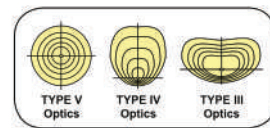

SHOE BOX & WALL PACK RETROFITS G4 HORIZONTAL MOUNTING

directional efficiency

- 50W, 80W and 110W models replacing up to 400W HID
- Light panel can rotate once the base is tightened to direct light out of the fixture
- Includes a fan and thermal sensor to run cool and ensure a long and bright life
- Enclosed fixture safe and approved for damp locations
- USA designed and specified driver
- Available in 3000, 4000 and 5000K

includes support feet to prevent socket sag

*LED-8089 and 8090 only

LED-8090M offers choice of optics

PART #	UPC	REPLACES	WATTAGE	LUMENS	CCT (K)*	BASE	OPTICS	DLC PRODUCT CODE
LED-8087E50-G4	844006084288	up to 100W HID	30W	4255	5000K	E26	TYPE V	N/A
LED-8087M50-G4	844006084332	up to 100W HID	30W	4255	5000K	EX39	TYPE V	N/A
LED-8088E50-G4	844006083427	up to 175W HID	50W	7250	5000K	E26	TYPE V	N/A
LED-8088M50-G4	844006083472	up to 175W HID	50W	7250	5000K	EX39	TYPE V	PL1EIQY3
LED-8089M50-G4	844006083526	up to 250W HID	80W	11655	5000K	EX39	TYPE V	PMK0Q4Q6
LED-8090M50-G4	844006083571	up to 400W HID	110W	14570	5000K	EX39	TYPE V	PDL12RJC
LED-8090M50-G4-T3	844006083915	up to 400W HID	110W	12840	5000K	EX39	TYPE III	PZF9RH41
LED-8090M50-G4-T4	844006083922	up to 400W HID	110W	12780	5000K	EX39	TYPE IV	PDO0ZLSD