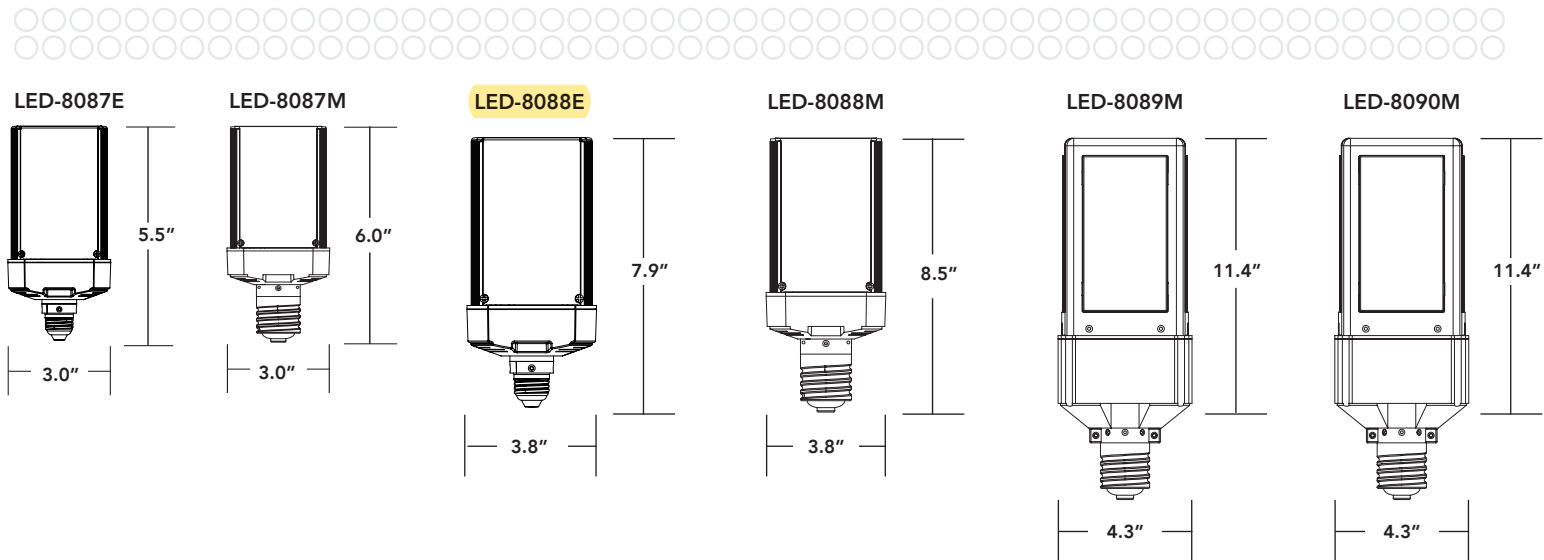

SHOE BOX & WALL PACK RETROFITS G4 HORIZONTAL MOUNTING

directional efficiency

- 50W, 80W and 110W models replacing up to 400W HID
- Light panel can rotate once the base is tightened to direct light out of the fixture
- Includes a fan and thermal sensor to run cool and ensure a long and bright life
- Enclosed fixture safe and approved for damp locations
- USA designed and specified driver
- Available in 3000, 4000 and 5000K

includes support feet to prevent socket sag

*LED-8089 and 8090 only

LED-8090M offers choice of optics

PART #	UPC	REPLACES	WATTAGE	LUMENS	CCT (K)*	BASE	OPTICS	DLC PRODUCT CODE
LED-8087E50-G4	844006084288	up to 100W HID	30W	4255	5000K	E26	TYPE V	N/A
LED-8087M50-G4	844006084332	up to 100W HID	30W	4255	5000K	EX39	TYPE V	N/A
LED-8088E50-G4	844006083427	up to 175W HID	50W	7250	5000K	E26	TYPE V	N/A
LED-8088M50-G4	844006083472	up to 175W HID	50W	7250	5000K	EX39	TYPE V	PL1EIQY3
LED-8089M50-G4	844006083526	up to 250W HID	80W	11655	5000K	EX39	TYPE V	PMK0Q4Q6
LED-8090M50-G4	844006083571	up to 400W HID	110W	14570	5000K	EX39	TYPE V	PDL12RJC
LED-8090M50-G4-T3	844006083915	up to 400W HID	110W	12840	5000K	EX39	TYPE III	PZF9RH41
LED-8090M50-G4-T4	844006083922	up to 400W HID	110W	12780	5000K	EX39	TYPE IV	PDO0ZLSD

* See page 2 for additional color temperatures.

* LED-8087 available Quarter 4 2019

** See page 2 for 347 volt options for Canada.

SHOE BOX & WALL PACK RETROFITS G4 HORIZONTAL MOUNTING

LED-8088 RECOMMENDED MINIMUM FIXTURE SIZE
5.4" w x 11.9" h / 347 cu. in. volume