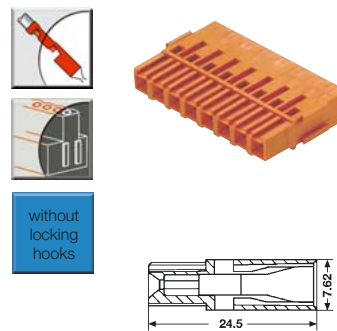

## Socket blocks BLAT B

## Socket blocks BLAC

## Socket blocks BLAC B

Technical Data		VDE	UL	CSA
Rated voltage	V	250*	300	300
Rated current	A	10	10	10
Clamping range max.	mm <sup>2</sup> /AWG	1.5	12	12

\*Overvoltage category III / Pollution severity 3