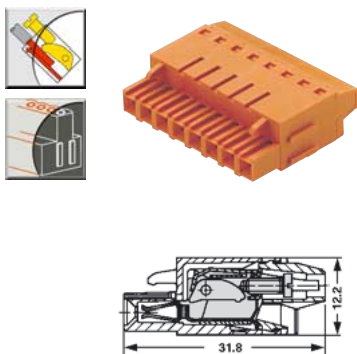

## Socket blocks BLAT B

## Socket blocks BLAC

## Socket blocks BLAC B

Technical Data		VDE	UL	CSA
Rated voltage	V	250*	300	300
Rated current	A	10	10	10
Clamping range max.	mm <sup>2</sup> /AWG	1.5	12	12

\*Overvoltage category III / Pollution severity 3

Additional technical data see page 229

Technical Data		VDE	UL	CSA
Rated voltage	V	250*	300	300
Rated current	A	14	10	10
Clamping range max.	mm <sup>2</sup> /AWG	2.5	14	14

\*Overvoltage category III / Pollution severity 3