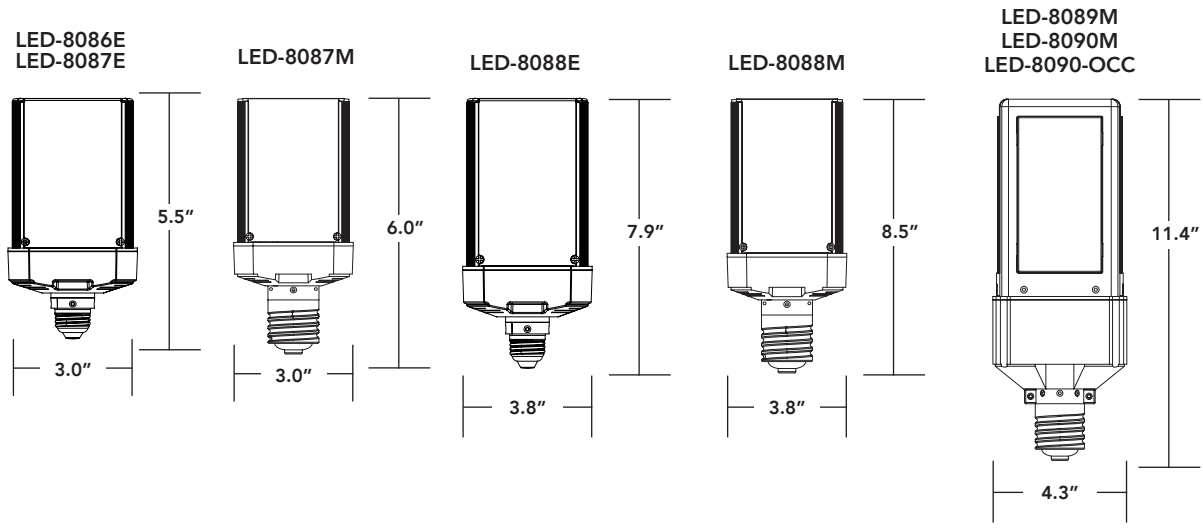

SHOE BOX & WALL PACK RETROFITS G4 HORIZONTAL MOUNTING

ORDERING GUIDE

PART #	UPC	REPLACES	WATTAGE	LUMENS	CCT (K)	BASE	DLC CODE
LED-8086E30-G4	844006047191	UP TO 70W HID	20W	2800	3000K	E26	N/A
LED-8086E40-G4	844006047214	UP TO 70W HID	20W	2800	4000K	E26	N/A
LED-8086E50-G4	844006047238	UP TO 70W HID	20W	2880	5000K	E26	N/A
LED-8087E30-G4	844006084257	UP TO 100W HID	30W	3534	3000K	E26	N/A
LED-8087E40-G4	844006084264	UP TO 100W HID	30W	4260	4000K	E26	N/A
LED-8087E50-G4	844006084288	UP TO 100W HID	30W	4255	5000K	E26	N/A
LED-8087M30-G4	844006084301	UP TO 100W HID	30W	3534	3000K	EX39	N/A
LED-8087M40-G4	844006084318	UP TO 100W HID	30W	4260	4000K	EX39	PDOT0PWM
LED-8087M50-G4	844006084332	UP TO 100W HID	30W	4255	5000K	EX39	PVFMGJKF
LED-8088E30-G4	844006083380	UP TO 175W HID	50W	6915	3000K	E26	N/A
LED-8088E40-G4	844006083403	UP TO 175W HID	50W	6460	4000K	E26	N/A
LED-8088E50-G4	844006083427	UP TO 175W HID	50W	7250	5000K	E26	N/A
LED-8088M30-G4	844006083434	UP TO 175W HID	50W	6915	3000K	EX39	PQUKT9XB
LED-8088M40-G4	844006083458	UP TO 175W HID	50W	6460	4000K	EX39	P49GKR40
LED-8088M50-G4	844006083472	UP TO 175W HID	50W	7250	5000K	EX39	PGIUKDDZ
LED-8089M30-G4	844006083489	UP TO 250W HID	80W	12090	3000K	EX39	POVBC5FD
LED-8089M40-G4	844006083502	UP TO 250W HID	80W	12010	4000K	EX39	P6X6TWU7
LED-8089M50-G4	844006083526	UP TO 250W HID	80W	11655	5000K	EX39	PMK0Q4Q6
LED-8090M30-G4	844006083533	UP TO 400W HID	110W	15745	3000K	EX39	P4AIACGH
LED-8090M40-G4	844006083557	UP TO 400W HID	110W	15430	4000K	EX39	P2TFMJ5G
LED-8090M50-G4	844006083571	UP TO 400W HID	110W	14570	5000K	EX39	PDLI2RJC
LED-8090M40-G4-T3	844006083892	UP TO 400W HID	110W	12630	5000K	EX39	PSPXBH25
LED-8090M40-G4-T4	844006083908	UP TO 400W HID	110W	12165	5000K	EX39	PA18YDOM
LED-8090M50-G4-T3	844006083915	UP TO 400W HID	110W	12840	5000K	EX39	PZF9RH41
LED-8090M50-G4-T4	844006083922	UP TO 400W HID	110W	12780	5000K	EX39	PDO0ZLSD
LED-8090M30-G4-OCC	844006051099	UP TO 400W HID	110W	15745	3000K	EX39	N/A
LED-8090M40-G4-OCC	844006047092	UP TO 400W HID	110W	15430	4000K	EX39	N/A
LED-8090M50-G4-OCC	844006047108	UP TO 400W HID	110W	14570	5000K	EX39	N/A