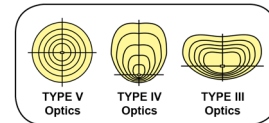

includes support feet to prevent socket sag*

LED-8090M offers choice of optics

*LED-8089 and 8090 only

PART #	UPC	REPLACES	WATTAGE	LUMENS	CCT (K)	BASE TYPE
LED-8086E50-G4	844006047238	up to 70W HID	20W	2940	5000K	E26
LED-8087E50-G4	844006084288	up to 100W HID	30W	4255	5000K	E26
LED-8087M50-G4	844006084332	up to 100W HID	30W	4255	5000K	EX39
LED-8088E50-G4	844006083427	up to 175W HID	50W	7250	5000K	E26
LED-8088M50-G4	844006083472	up to 175W HID	50W	7250	5000K	EX39
LED-8089M50-G4	844006083526	up to 250W HID	80W	11655	5000K	EX39
LED-8090M50-G4	844006083571	up to 400W HID	110W	14570	5000K	EX39
LED-8090M50-G4-T3	844006083915	up to 400W HID	110W	12840	5000K	EX39
LED-8090M50-G4-T4	844006083922	up to 400W HID	110W	12780	5000K	EX39
LED-8090M50-G4-OCC	844006047108	up to 400W HID	110W	14570	5000K	EX39