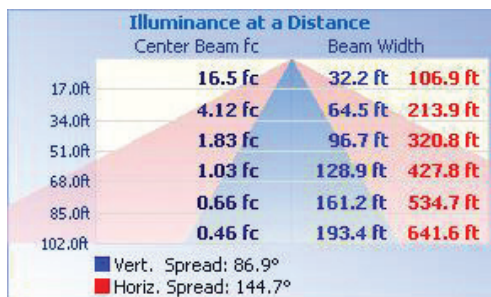

Visor

FL04-SHIELD-SM

Motion Sensor or Photocell

FL04-MMS-KIT

FLPC-LV

TECHNICAL DATA

LIGHT SPECIFICATIONS

Lumens	19,587 lm
Efficacy	125.23 lm/W
CCT	4000K
CRI	72.6
L70 Life	54,000
Dimmable	0-10V
Warranty	10-year

APPROVALS AND LISTINGS

cUL	E482965
DLC	PL99UDSHW266

ILLUMINANCE AT A DISTANCE

ISOCANDELA PLOT

ELECTRICAL

Wattage	150W
Voltage	120-277V
Power factor	0.93
THD	8.9%
Operating temp	-40 to 40°C

CONSTRUCTION

Housing	Aluminum alloy
Finish	Polyester powder coat
Colour	Bronze
IP rating	IP65
EPA rating	45° - 1.13 ft ² Horizontal - 0.8 ft ² Vertical - 1.6 ft ²
Weight	11.02 lbs
Carton qty	1

DIMENSIONS