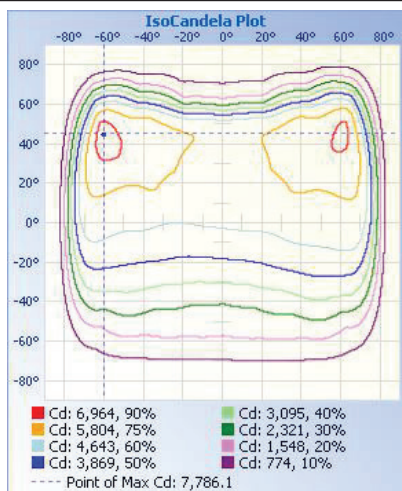

Visor

FL04-SHIELD-SM

Motion Sensor or Photocell

FL04-MMS-KIT

FLPC-LV

TECHNICAL DATA

LIGHT SPECIFICATIONS

Lumens	19,587 lm
Efficacy	125.23 lm/W
CCT	4000K
CRI	72.6
L70 Life	54,000
Dimmable	0-10V
Warranty	10-year

APPROVALS AND LISTINGS

cUL	E482965
DLC	PL99UDSHW266

ILLUMINANCE AT A DISTANCE

ISOCANDELA PLOT

ELECTRICAL

Wattage	150W
Voltage	120-277V
Power factor	0.93
THD	8.9%
Operating temp	-40 to 40°C

CONSTRUCTION

Housing	Aluminum alloy
Finish	Polyester powder coat
Colour	Bronze
IP rating	IP65
EPA rating	45° - 1.13 ft ² Horizontal - 0.8 ft ² Vertical - 1.6 ft ²
Weight	11.02 lbs
Carton qty	1

DIMENSIONS