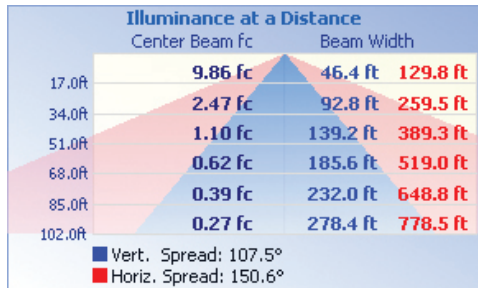

TECHNICAL DATA

LIGHT SPECIFICATIONS

Lumens	10,947 lm
Efficacy	131.37 lm/W
CCT	4000K
CRI	73.5
Dimmable	0-10V
L70 Life	54,000
Warranty	10-year

APPROVALS AND LISTINGS

cUL	E482965
DLC Premium	PLVGVMBFFVAS

ILLUMINANCE AT A DISTANCE

ELECTRICAL

Wattage	80W
Voltage	120-277V
Power factor	0.96
THD	12.71%
Operating temp	-40 to 40°C

CONSTRUCTION

Housing	Aluminum alloy
Finish	Polyester powder coat
Colour	Bronze
IP rating	IP65
EPA rating	45° - 1.13 ft² Horizontal - 0.8 ft² Vertical - 1.6 ft²
Weight	13.44 lbs
Carton qty	1

DIMENSIONS

58.5 * 38.5 * 16 cm