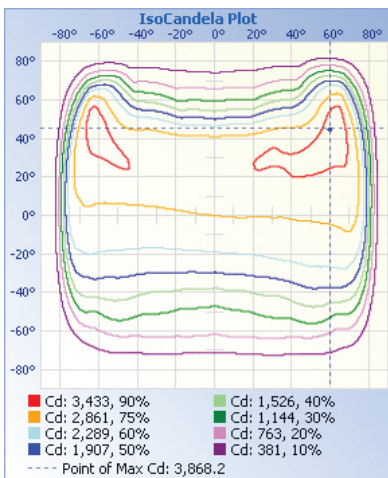

ISOCANDELA PLOT

Western Canada Warehouse: 121-1647 Broadway Street, Port Coquitlam, BC V3C 6P8 | ordersbc@csc-led.com