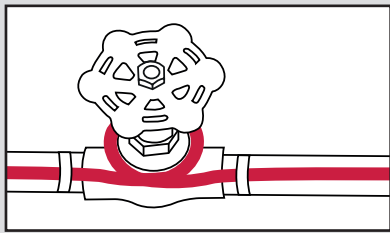

- Suitable for metal or plastic pipes
- Approved for indoor and outdoor use

- **Approved for potable water pipes**
 The BF version of OSR-MA cables will protect your potable water pipes from freezing.
- **Extremely flexible cables**
 These cables are especially useful for installations which require smaller overall cable dimensions and shorter heating circuits.