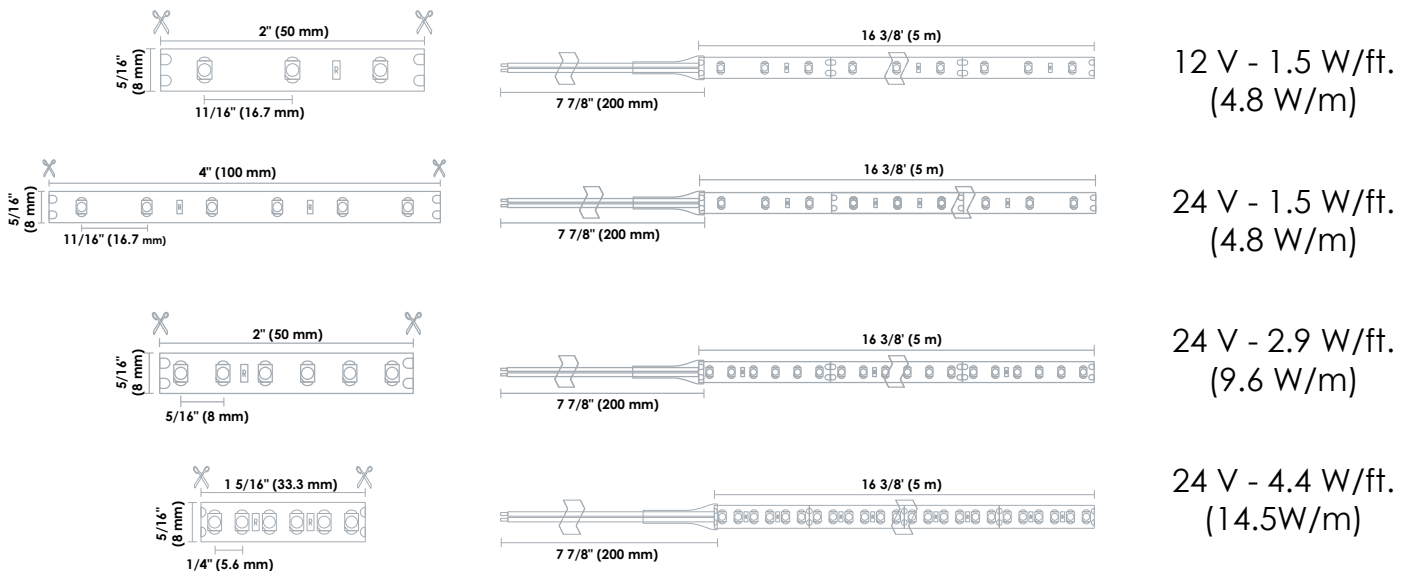

04

Dimensions & Cuts

Lumen values are derived from photometric testing
For complete warranty information, please visit www.standardpro.com
¹ Available in custom lengths with the alternative order code
² STANDARD will assume no responsibility for any issue related to field cutting or terminating of IP67 tapes, resulting of poor workmanship
³ The LED tape reels are not returnable if already cut
⁴ Custom lengths of LED tapes are non-cancelable and non-returnable