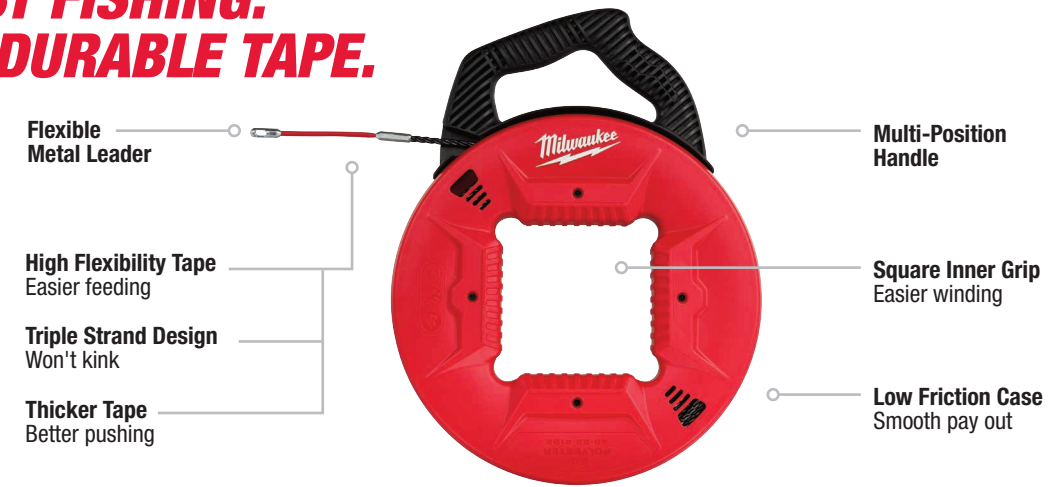

POLYESTER FISH TAPES

EASIEST FISHING.
MORE DURABLE TAPE.

Also Available:

Model #	Description
48-22-4192	50ft Polyester Fish Tape with Flexible Metal Leader
48-22-4195	100ft Polyester Fish Tape with Flexible Metal Leader
48-22-4197	200ft Polyester Fish Tape with Flexible Metal Leader
48-22-4162	50ft Polyester Fish Tape with Nonconductive Tip
48-22-4165	100ft Polyester Fish Tape with Nonconductive Tip
48-22-4167	200ft Polyester Fish Tape with Nonconductive Tip