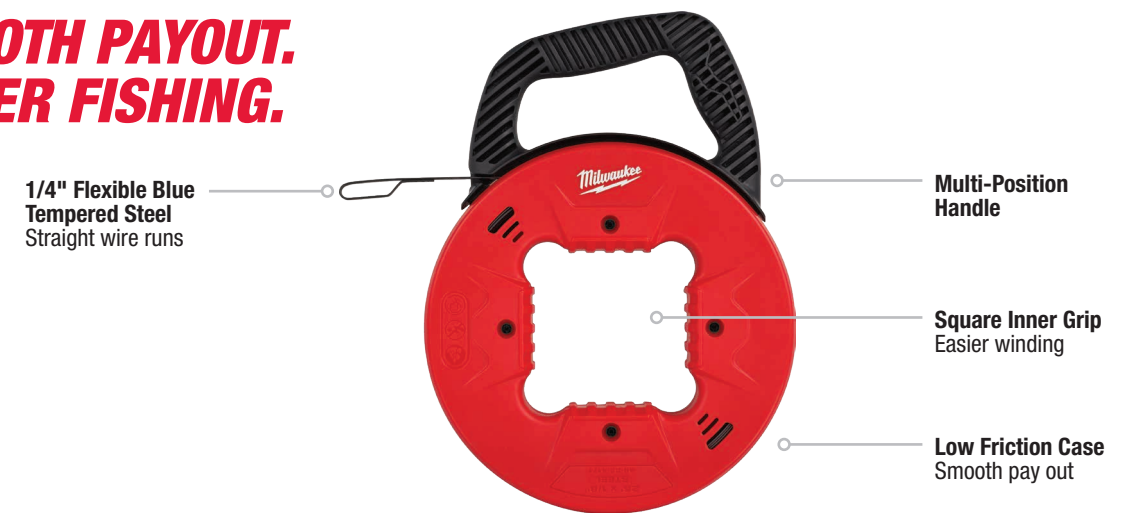

MET Part #	Description	Kit Includes
48-22-4160	25ft Fish Stick Combo Kit	(4) 5' Low Flex, (1) 5' Mid Flex Fish Sticks, (1) Storage Tube, Bullet Nose and Hook
48-22-4155	30ft Fish Stick Combo Kit	(4) 5' Low Flex, (1) 5' Mid Flex, (1) 5' High Flex Fish Sticks, (1) Storage Case, Bullet Nose, Hook, and Whisk
48-22-4156	60ft Fish Stick Combo Kit	(7) 5' Low Flex, (3) 5' Mid Flex, (2) 5' High Flex Fish Sticks, (1) Storage Case, Bullet Nose, Hook, Whisk, Magnet & Chain and Lighted Tip
48-22-4157	3 PC. Fish Stick Accessory Kit	(1) Whisk, Bullet Nose, and Hook
48-22-4158	Fish Stick Lighted Tip Accessory	(1) Lighted Tip Accessory
48-22-4159	Fish Stick Magnetic Tip and Chain Accessory	(1) Magnetic Tip and (1) Chain Accessory

## POLYESTER FISH TAPES

**EASIEST FISHING.**  
**MORE DURABLE TAPE.**

Also Available:

50ft Polyester Fish Tape with Nonconductive Tip  
48-22-4162

High Flexibility Tape

Model #	Description
48-22-4192	50ft Polyester Fish Tape with Flexible Metal Leader
48-22-4195	100ft Polyester Fish Tape with Flexible Metal Leader
48-22-4197	200ft Polyester Fish Tape with Flexible Metal Leader
48-22-4162	50ft Polyester Fish Tape with Nonconductive Tip
48-22-4165	100ft Polyester Fish Tape with Nonconductive Tip
48-22-4167	200ft Polyester Fish Tape with Nonconductive Tip

## STEEL FISH TAPES

**SMOOTH PAYOUT.**  
**EASIER FISHING.**

Laser Etched Markings

Model #	Description
48-22-4171	25ft 1/8" Steel Fish Tape
48-22-4172	50ft 1/8" Steel Fish Tape
48-22-4173	60ft 1/8" Steel Fish Tape
48-22-4176	120ft 1/8" Steel Fish Tape
48-22-4178	240ft 1/8" Steel Fish Tape
48-22-4181	25ft 1/4" Steel Fish Tape with Low Profile Tip
48-22-4185	100ft 1/4" Steel Fish Tape