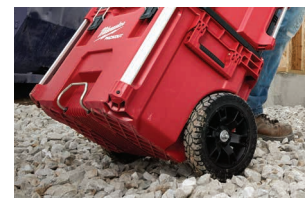

Industrial-Grade  
Extension Handle

Interior  
Organization  
Tray

Metal Reinforced  
Corners

9" All-Terrain Wheels

Model #	Description	Weight Capacity
48-22-8426	PACKOUT™ Rolling Tool Box	250 lbs