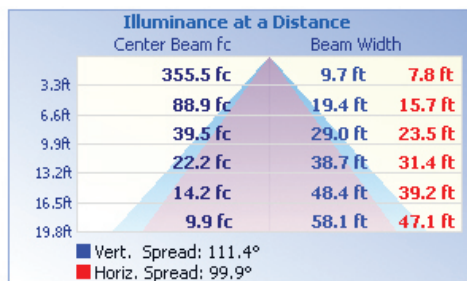

TECHNICAL DATA

LIGHT SPECIFICATIONS

Lumens	17,453 lm
Efficacy	143.65 lm/W
CCT	5000K
CRI	80
Dimmable	0-10V
Warranty	10-year

APPROVALS AND LISTINGS

cUL	E482965
DLC Premium	PLJAUIE2ACHT

ILLUMINANCE AT A DISTANCE