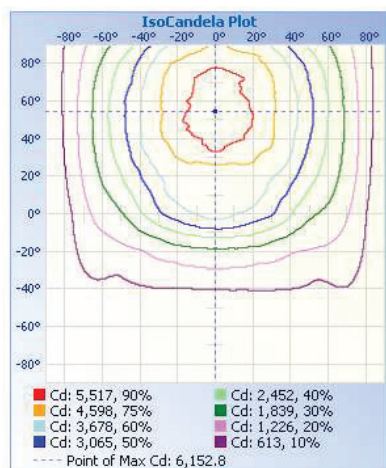

ISOCANDELA PLOT