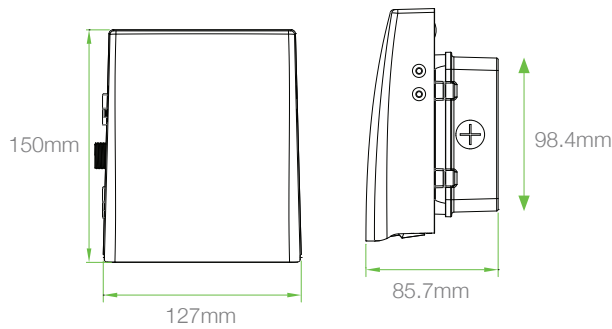

### LIGHT SPECIFICATIONS

Lumens	1,285
Efficacy	109.12 lm/W
CCT	4000K
Beam angle	90x120
CRI	83.4
Dimmable	No
Rated hours	50,000
Warranty	10-year

### DIMENSIONS

### CONSTRUCTION

Housing	Aluminum, tempered glass
Finish	Multi-coat, powder
Colour	Bronze
Weight	2 lbs.
IP rating	IP65
Carton qty	12

Center Beam Fc	Beam Width
1.95 fc	33.2 ft 39.6 ft
0.49 fc	66.5 ft 79.3 ft
0.22 fc	99.7 ft 118.9 ft
0.12 fc	133.0 ft 158.6 ft
0.08 fc	166.2 ft 198.2 ft
0.05 fc	199.5 ft 237.8 ft