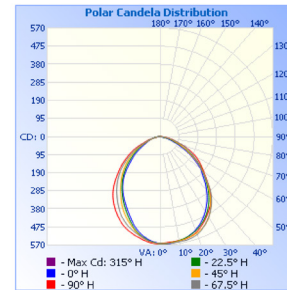

CONSTRUCTION

Housing	Aluminum, tempered glass
Finish	Multi-coat, powder
Colour	Bronze
Weight	2 lbs.
IP rating	IP65
Carton qty	12

Illuminance at a Distance

Center Beam Fc	Beam Width
1.95 fc	33.2 ft 39.6 ft
0.49 fc	66.5 ft 79.3 ft
0.22 fc	99.7 ft 118.9 ft
0.12 fc	133.0 ft 158.6 ft
0.08 fc	166.2 ft 198.2 ft
0.05 fc	199.5 ft 237.8 ft

Vert. Spread: 88.7°
Horiz. Spread: 96.8°