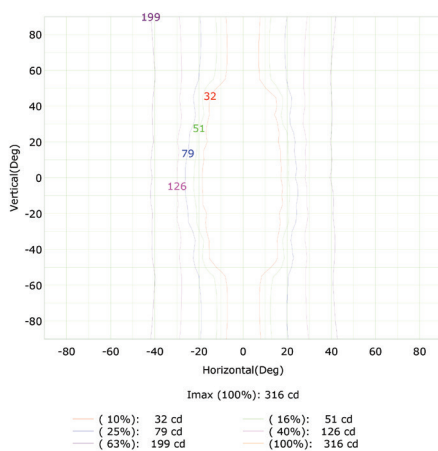

15W Decorative Wall Sconce

Up-Down Light Engine (1300 lm total)

Suitable for indoor or outdoor applications

Base unit
(light engine)

Aluminum outdoor
powder-coat finish

Choose from one of our
three decorative covers
to complete your custom look
(sold separately)

DWS-C1-BK

DWS-C2-BK

DWS-C4-BK

Also available in 3000K: DWS-15W-30K-BK

TECHNICAL DATA

LIGHT SPECIFICATIONS

Lumens	1,300 lm
Efficacy	87 lm/W
CCT	4000K
CRI	> 80
L70 Life	50,000 hrs
Beam Angle	120°
Warranty	5-year

APPROVALS AND LISTINGS

cUL	E482965
-----	---------

ILLUMINANCE AT A DISTANCE

ISOCANDELA PLOT

ELECTRICAL

Wattage	15W
Voltage	120-277V
Power Factor	> 0.90
THD	< 20%
Operating temp	-40° to 40°C

CONSTRUCTION

Housing	Aluminum
Finish	Black
IP Rating	IP65
Weight	2 lbs
Carton qty	12