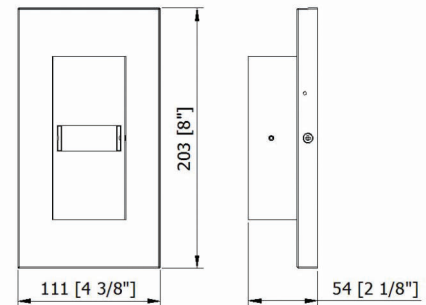

DIMENSIONS

ACCESSORIES (Ordered Separately)

DWS-C1-BK	Cover 1 (Black)
DWS-C2-BK	Cover 2 (Black)
DWS-C4-BK	Cover 4 (Black)