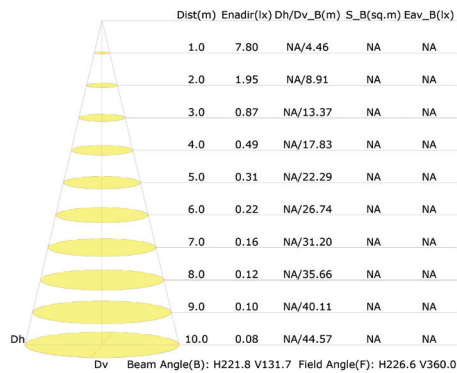

DWS-C1-BK

DWS-C2-BK

DWS-C4-BK

Also available in 3000K: DWS-15W-30K-BK

TECHNICAL DATA

LIGHT SPECIFICATIONS

Lumens	1,300 lm
Efficacy	87 lm/W
CCT	4000K
CRI	> 80
L70 Life	50,000 hrs
Beam Angle	120°
Warranty	5-year

APPROVALS AND LISTINGS

cUL	E482965
-----	---------

ILLUMINANCE AT A DISTANCE

ISOCANDELA PLOT

ELECTRICAL

Wattage	15W
Voltage	120-277V
Power Factor	> 0.90
THD	< 20%
Operating temp	-40° to 40°C

CONSTRUCTION

Housing	Aluminum
Finish	Black
IP Rating	IP65
Weight	2 lbs
Carton qty	12