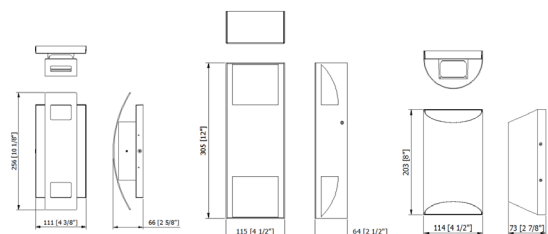

Also available in Bronze Finish