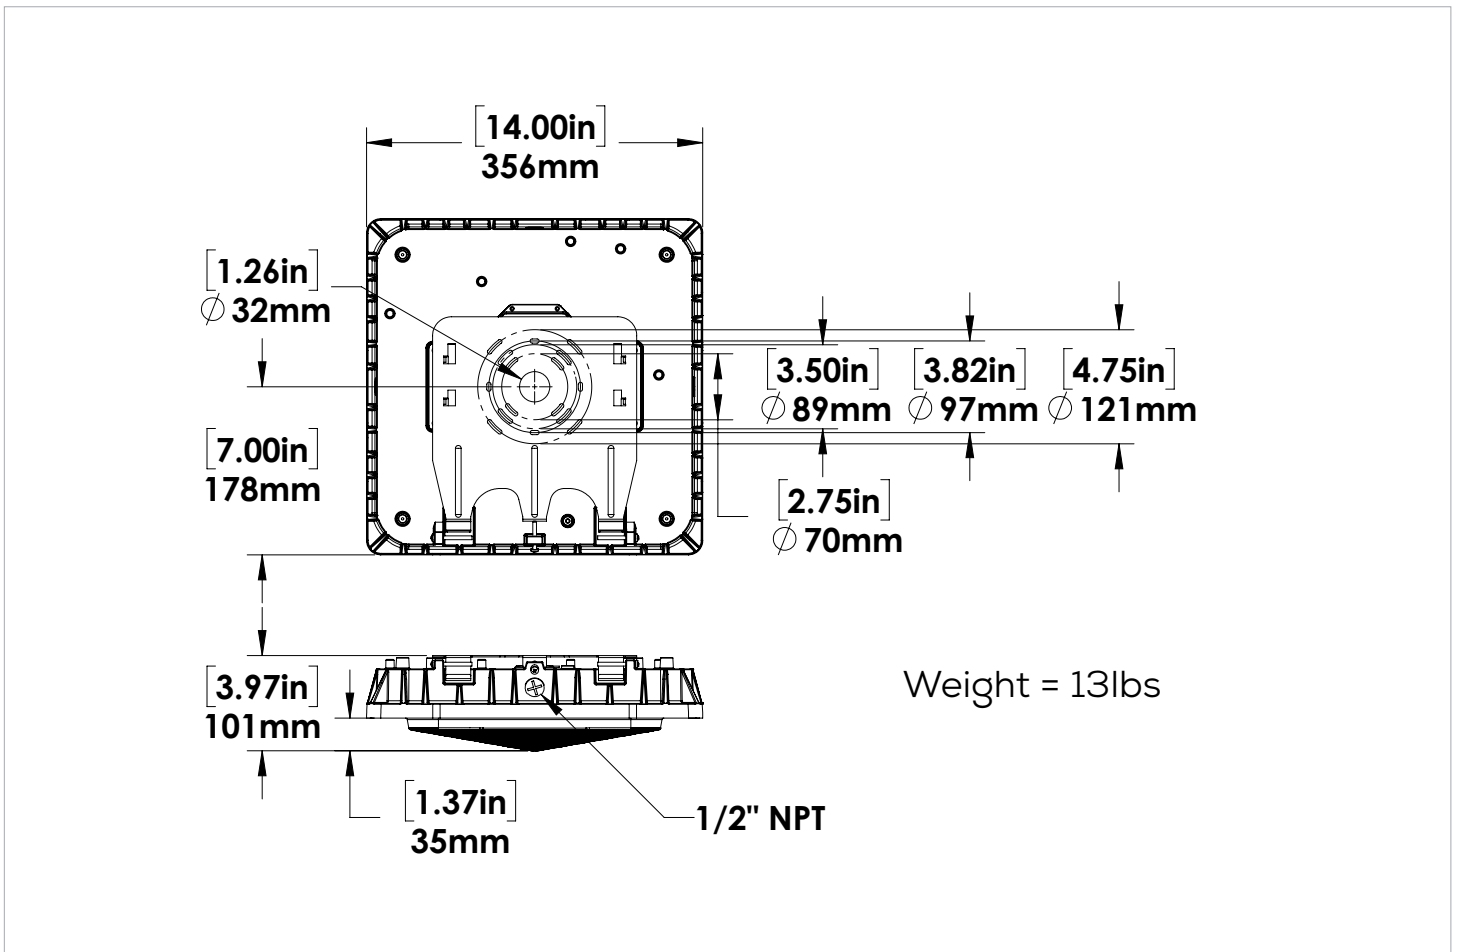

Entrances

Canopies

Garages

Stairwells

FEATURES

- IP65 rated canopy fixture for wet locations.
- Fixture has polycarbonate diffuser lens to eliminate glare.
- Fixture has 4 x 1/2" NPT conduit entries on each side.
- Pendant mount option available with 3/4" NPT opening at the back of the fixture.

LEGEND

B - 120V-277V, C - 347V

4K - 4000K

XXX - HOUSING FINISH

DIM - DIMMABLE

DIMENSIONS

PHOTOMETRICS

**SQ-LED80-B-4K-DIM
MOUNTED AT 10 FEET**